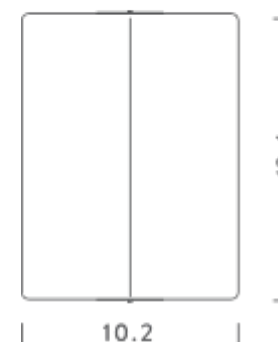

E12 FLUO/LED/HALO

LAMPING

Source	E12 QT-DE
Total power	8W
Emission	direct/indirect orientable
Switching	dimnable according to bulb
Tension	120V
IP class	20
Dimensions	10.2" x 3.1" x 13.4"
Materials	aluminum
Notes	with external cable, square cover plate included, white body, white RAL 9003, red RAL 3002, yellow RAL 1033, blue RAL 5002
Net lamp weight	2,8 lbs

Codes

AVP EWD 32
AVP EWN 32
AVP EWR 32
AVP EWG 32
AVP EWB 32
AVP EWW 32

Structure/Diffuser

white/natural anodized
white/black anodized
white/red
white/yellow
white/blue
white/white

PACKAGE

Package 01 Dimension: 9.1" x 14.6" x 3.9" inches / Gross weight: 3,9 lbs

Certificazioni