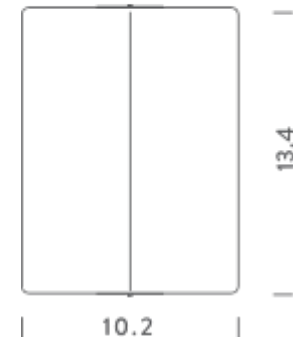

## LAMPING

Source	LED board
Total power	10W
Emission	direct/indirect orientable
Switching	ON/OFF
Tension	120V
Color temperature	3000K
Luminous flux	235lm
Typ CRI	85
IP class	20
Dimensions	10.2" x 3.1" x 13.4"
Materials	aluminum
Notes	white body, white RAL 9003, red RAL 3002, yellow RAL 1033, blue RAL 5002, square cover plate included
Net lamp weight	2,8 lbs

## PACKAGE

Package 01	Dimension: 9.1" x 14.6" x 3.9" inches / Gross weight: 3,9 lbs
------------	---