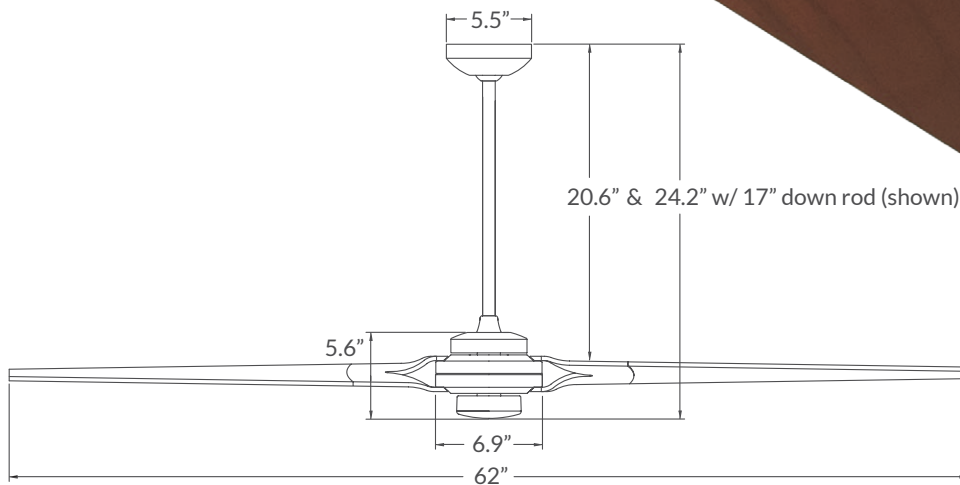

### Torsion Special Notes

1. The #271 light kit add 1.5-inches

425 Peachtree Hills Ave. NE #3 Atlanta, GA 30305  
404.876.1064 sales@illumco.com

tel 541-482-8545  
www.modernfan.com

Dark Bronze with 62" Mahogany Blades