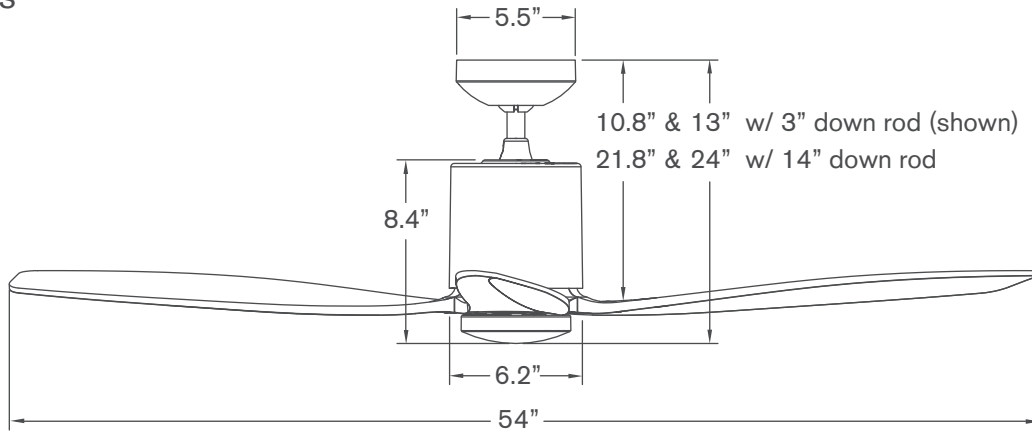

Dimensions

Specifications

- 6-speed, reversible DC motor
- Die cast aluminum construction with leather wrap
- 54" span, solid wood blades
- Includes 3" and 14" down rods (longer options also available)
- Optional LED light: 17W, 90 CRI, 3000K, 1530 lumens (dimnable) behind opal glass diffuser; adds 0.75" to length of fan; CA Title 24, JA8-2019 compliant
- Slope compatible up to 33°; adapter available for slopes up to 45°
- Designed by Dave Ellis
- ETL listed for dry locations
- Weight: 13.0 lbs (5.9 kgs)