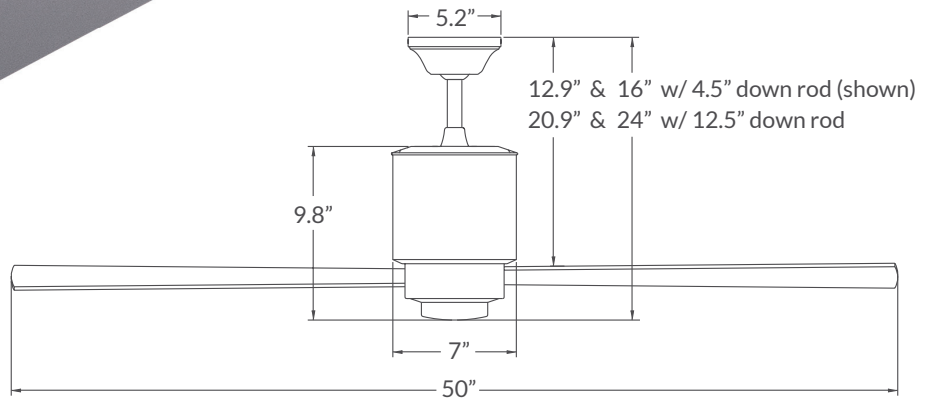

Galvanized with 552 Light

tel 541-482-8545
www.modernfan.com

Galvanized with Silver Blades

Dark Bronze with Maple Blades

Gloss White

Bright Nickel with Mahogany Blades

Lapa

Includes 4.5" and 12.5" down rods, yielding 16" or 24" overall lengths.
Optional down rods available.