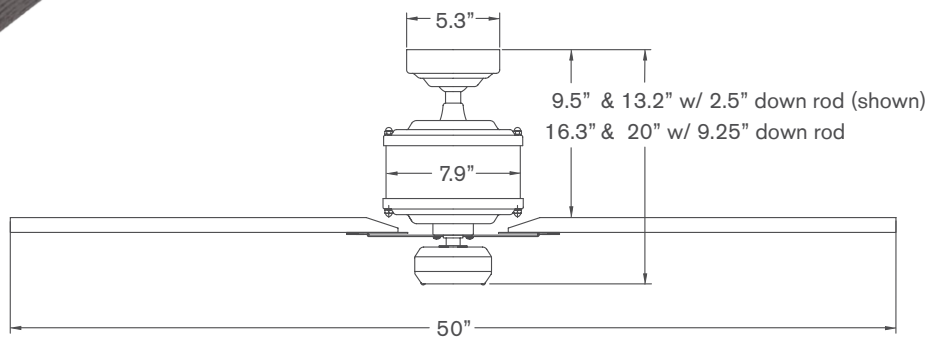

Galvanized
with Maple Blades

tel 541-482-8545
www.modernfan.com

Dark Bronze with
Graywash Blades

Dark Bronze
with Mahogany Blades

Galvanized with Whitewash
Blades and 272 Light

Industry DC

Includes 2.5" and 9.25" down rods, yielding 9.5" or 13.2" overall lengths.
Optional down rods available.