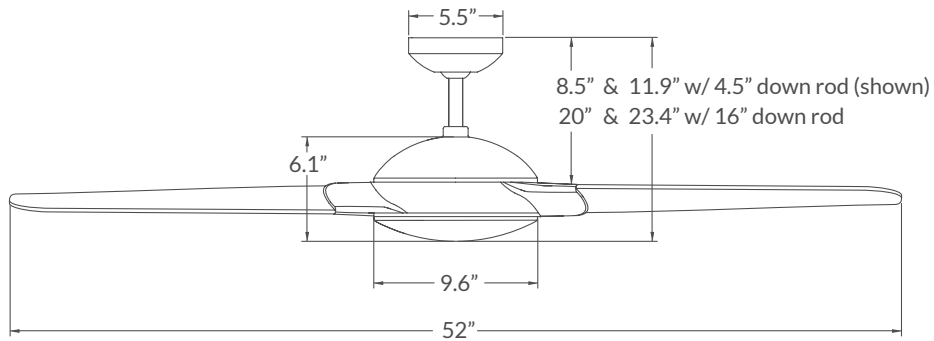

tel 541-482-8545
www.modernfan.com

>> Matte Nickel with Bamboo Blades

Flow

Includes 4.5" and 16" down rods, yielding 11.9" or 23.4" overall lengths.
Optional down rods available.

	Finish	Blade Span	Blade Color	Light Option	Control Option
#FLO					
	▲ GW Gloss White ▲ MN Matte Nickel	▲ 52" Span	▲ WH White ▲ NK Nickel ▲ BB Bamboo	▲ NL No Light ▲ 372 20W LED	▲ 001 Fan Speed Only ▲ 002 Fan & Light - 3 Wire ▲ 003 Handheld Remote ▲ 004 Fan & Light - 2 Wire ▲ 005 Wall/Remote Combo