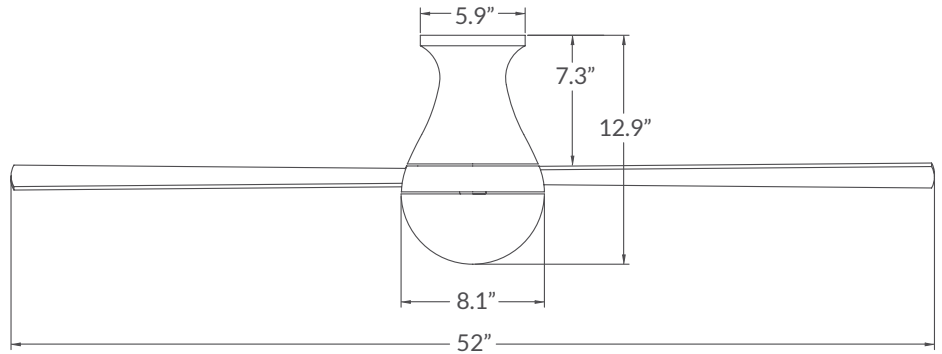

## Ball Flush

Ships in 12.9" overall configuration.

	Finish	Blade Span	Blade Color	Light Option	Control Option
<b>#BAL-FM</b>					
	▲ <b>GW</b> Gloss White <b>BA</b> Brushed Aluminum	▲ <b>52</b> 52" Span <b>42</b> 42" Span	▲ <b>WH</b> White <b>AL</b> Aluminum <b>MP</b> Maple	▲ <b>NL</b> No Light <b>652</b> 20W LED	▲ <b>001</b> Fan Speed Only <b>002</b> Fan & Light - 3 Wire <b>003</b> Handheld Remote <b>004</b> Fan & Light - 2 Wire <b>005</b> Wall/Remote Combo