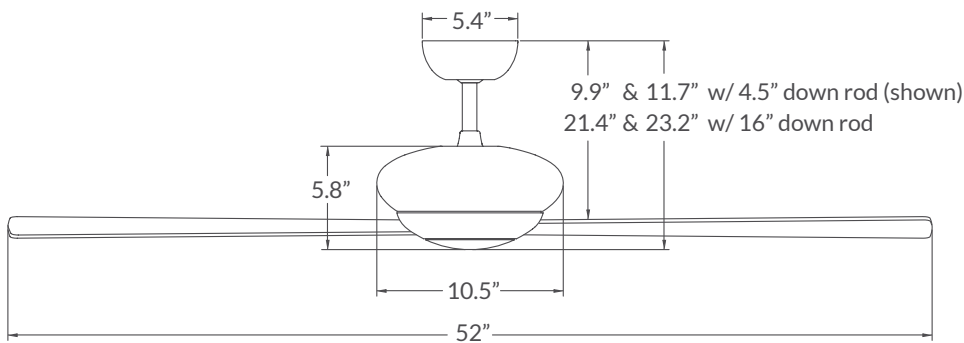

Altus

Includes 4.5" and 16" down rods, yielding 11.7 and 23.2" overall lengths.
Optional down rods available.

	Finish	Blade Span	Blade Color	Light Option	Control Option
#ALT					
	▲ GW Gloss White BA Brushed Aluminum DB Dark Bronze	▲ 52 52" Span 42 42" Span	▲ WH White AL Aluminum BK Black MP Maple MG Mahogany	▲ NL No Light 271 17W LED	▲ 001 Fan Speed Only 002 Fan & Light - 3 Wire 003 Handheld Remote 004 Fan & Light - 2 Wire 005 Wall/Remote Combo

Altus Special Notes

- The #271 light kit adds 1.5-inches to length of this fan.

Energy Guide Data (52" Blade Span)

Average Energy Use	Yearly Energy Cost	Average Airflow	Average Efficiency
42 Watts	\$12	3,515 CFM	83 CFM/Watt