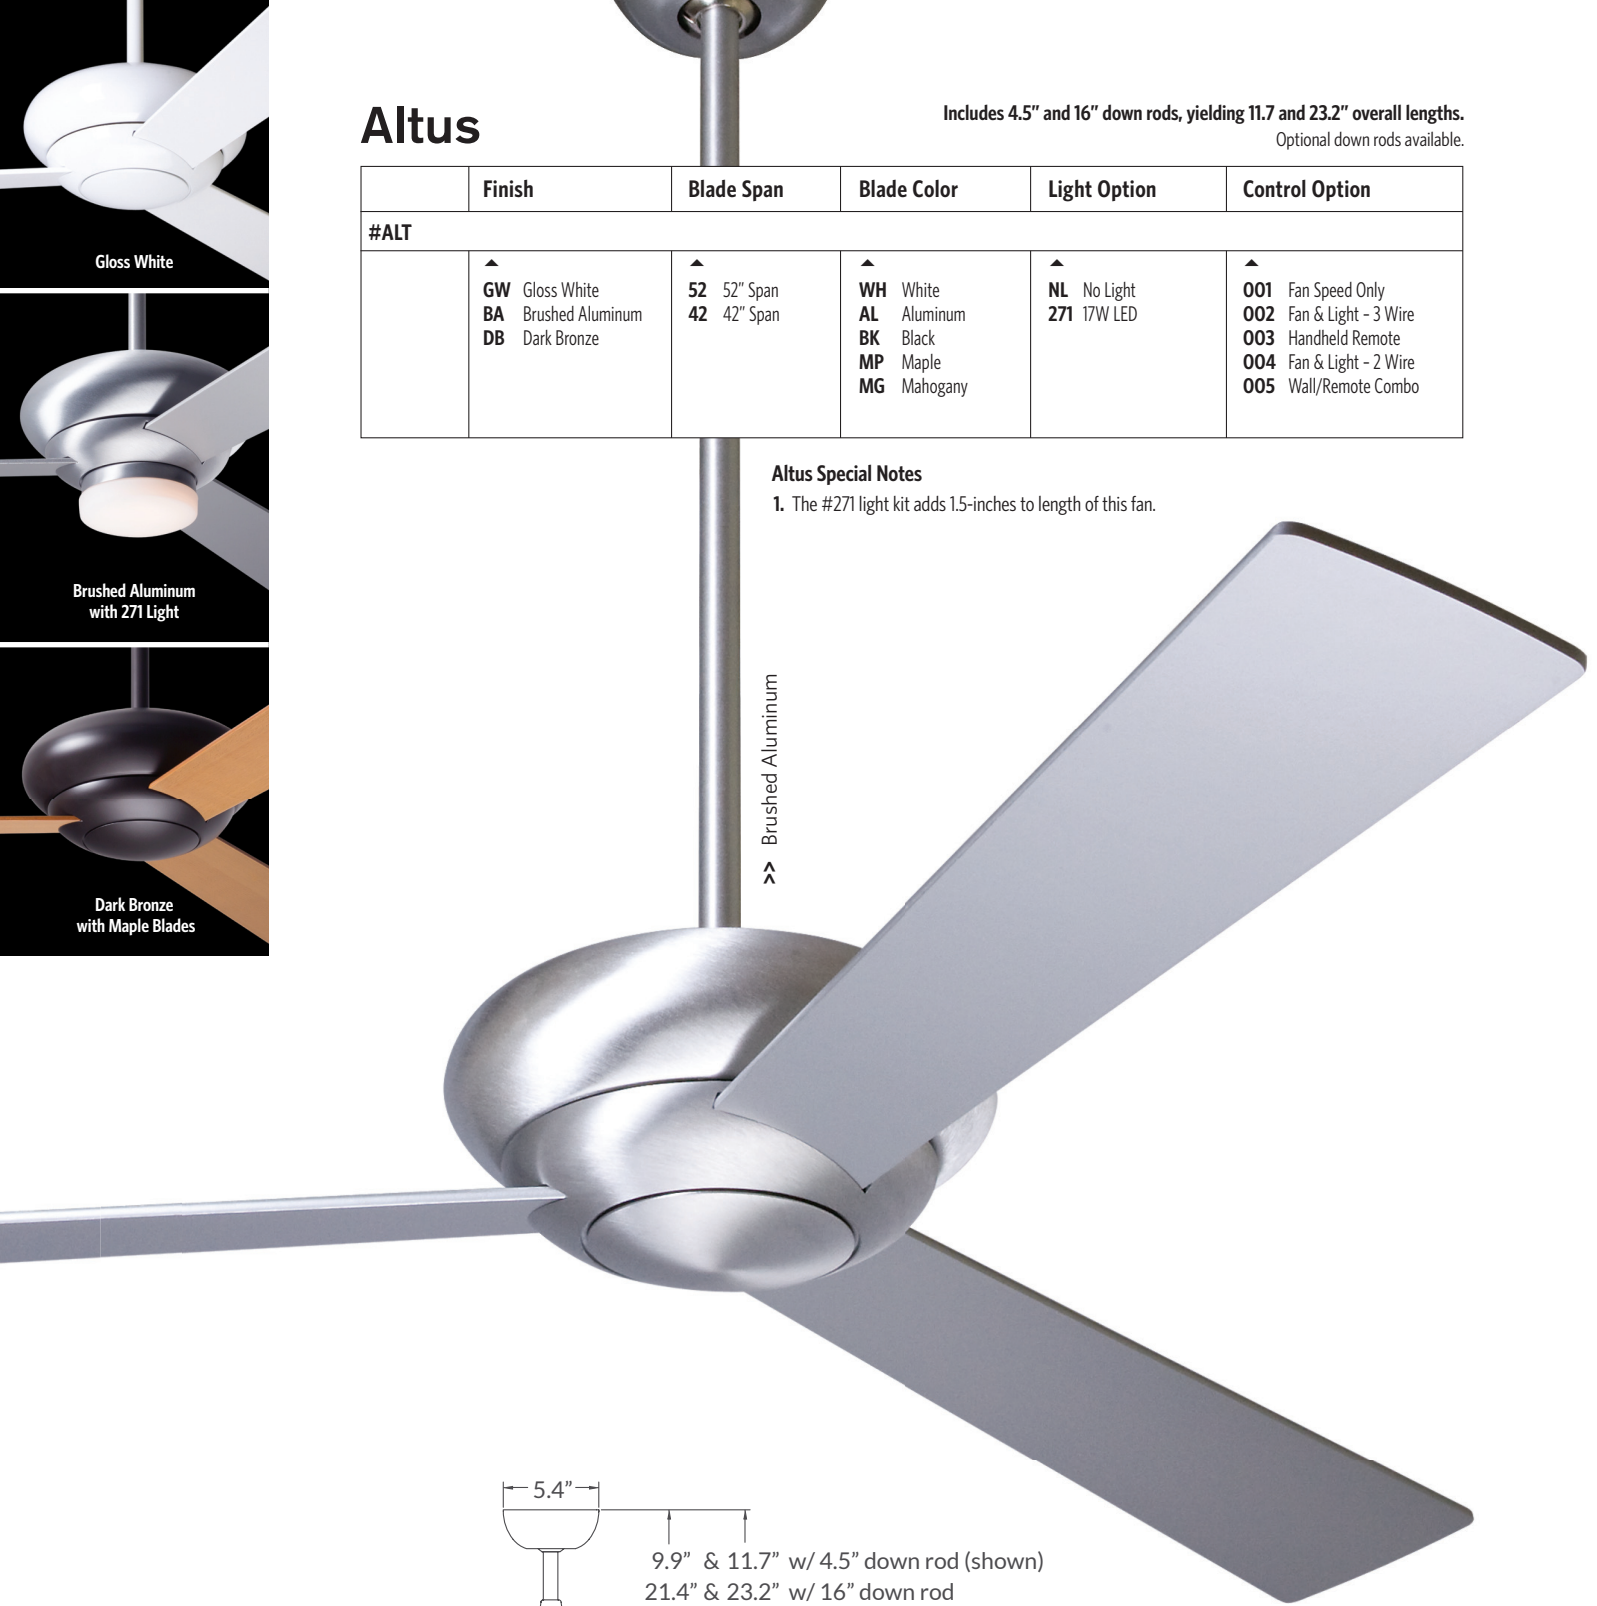

Altus

Includes 4.5" and 16" down rods, yielding 11.7 and 23.2" overall lengths.
Optional down rods available.

	Finish	Blade Span	Blade Color	Light Option	Control Option
#ALT					
	▲ GW Gloss White BA Brushed Aluminum DB Dark Bronze	▲ 52 52" Span 42 42" Span	▲ WH White AL Aluminum BK Black MP Maple MG Mahogany	▲ NL No Light 271 17W LED	▲ 001 Fan Speed Only 002 Fan & Light - 3 Wire 003 Handheld Remote 004 Fan & Light - 2 Wire 005 Wall/Remote Combo

Altus Special Notes

- The #271 light kit adds 1.5-inches to length of this fan.

Energy Guide Data (52" Blade Span)

Average Energy Use	Yearly Energy Cost	Average Airflow	Average Efficiency
42 Watts	\$12	3,515 CFM	83 CFM/Watt