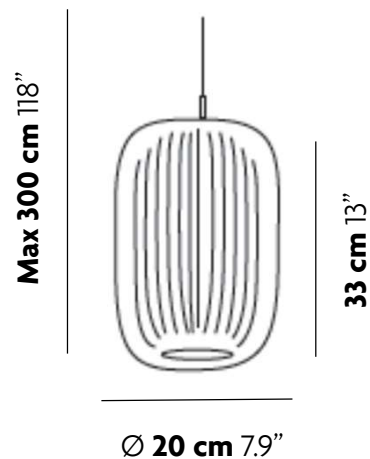

NEST 401 PENDANT

Designed by Studio Tecnico Metal Lux

DESIGN & INSPIRATION

An elegant cavity that collects and transmits vibrant sensations. Harmonic forms sending subtle tones and radiant flashes of light. An ethereal cluster suspended in crystalline spaces leading to soft descents of luminous fluxes.

LIGHT SOURCE

1 x E26 LED 15W MAX
Suggested Specs: E26 Frosted
> 90 CRI | 3000K | Dimmable

SPECIFICATIONS & TECHNICAL NOTES

- UL Listed
- Made in Italy. Constructed in metal and glass.
- Mounts directly to a standard junction box

PRODUCT CODES

Chrome / Crystal Glass ML-275.401.01

Chrome / Amber Glass ML-275.401.06

Chrome / Fume Glass ML-275.401.18

uplight group.

Uplight group, LLC. 1835 NE Miami Gardens Dr. N. Miami Beach, FL 33179.
Tel. +1.305.621.9602. sales@uplightgroup.com www.uplightgroup.com

Fixture Type _____
Project Name _____

METAL LUX

illuminations
425 Peachtree Hills Ave. NE #3 Atlanta, GA 30305
404.876.1064 sales@illumco.com