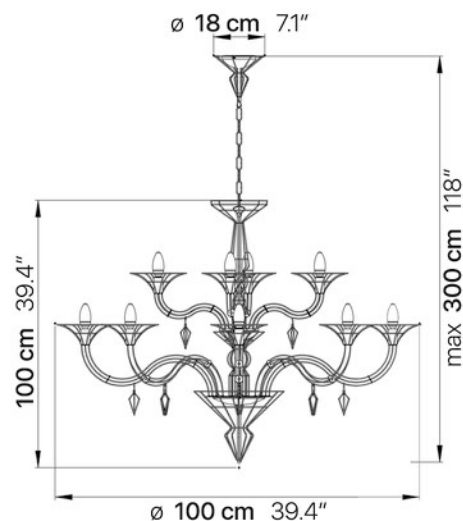

Cable length max. 10' (field adjustable)

Custom colors available upon request

PRODUCT CODES

Chrome

ML-192.112.01

Satin Gold

ML-192.112.02

Matt White

ML-192.112.03

DIAGRAM

uplight group.

Uplight Group, LLC 1835 NE Miami Gardens Dr. N. Miami Beach, FL 33179
Tel. +1.305.621.9602 sales@uplightgroup.com www.uplightgroup.com

Fixture Type _____
Project Name _____