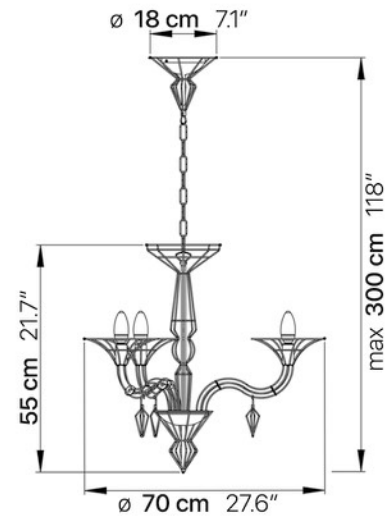

DEDALO 3A CHANDELIER

Designed by Studio Tecnico Metal Lux & SSD

DESIGN & INSPIRATION

An up-to-date, metallic translation of the elegant line of a traditional Murano style chandelier in modern terms and brilliant accents. A fine almost imperceptible mesh of glittering wires, transmit an incandescent glow of light with reflected brilliance.

LIGHT SOURCE

3 x E12 LED 15W MAX
Suggested Specs: B11 Clear
> 90 CRI / 2700K / Dimmable

SPECIFICATIONS & TECHNICAL NOTES

UL Listed

Made in Italy. Constructed in metal

Mounts directly to a standard Junction box

Cable length max. 10' (field adjustable)

Custom colors available upon request

PRODUCT CODES

Chrome

ML-192.133.01

Satin Gold

ML-192.133.02

Matt White

ML-192.133.03

DIAGRAM

uplight group.

Uplight Group, LLC 1835 NE Miami Gardens Dr. N. Miami Beach, FL 33179
Tel. +1.305.621.9602 sales@uplightgroup.com www.uplightgroup.com

Fixture Type _____
Project Name _____

METAL LUX
illuminations
425 Peachtree Hills Ave. NE #3 Atlanta, GA 30305
404.876.1064 sales@illumco.com