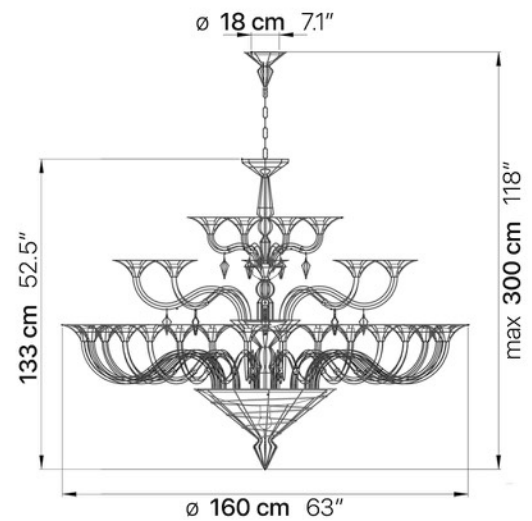

Cable length max. 10' (field adjustable)

Custom colors available upon request

PRODUCT CODES

Chrome

ML-192.128.01

Satin Gold

ML-192.128.02

Matt White

ML-192.128.03

DIAGRAM

uplight group.

Uplight Group, LLC 1835 NE Miami Gardens Dr. N. Miami Beach, FL 33179
Tel. +1.305.621.9602 sales@uplightgroup.com www.uplightgroup.com

Fixture Type _____
Project Name _____