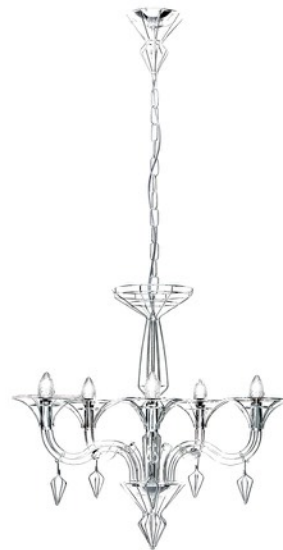

DEDALO 5A CHANDELIER

Designed by Studio Tecnico Metal Lux & SSD

DESIGN & INSPIRATION

An up-to-date, metallic translation of the elegant line of a traditional Murano style chandelier in modern terms and brilliant accents. A fine almost imperceptible mesh of glittering wires, transmit an incandescent glow of light with reflected brilliance.

LIGHT SOURCE

5 x E12 LED 15W MAX

Suggested Specs: B11 Clear

> 90 CRI / 2700K / Dimmable

SPECIFICATIONS & TECHNICAL NOTES

UL Listed

Made in Italy. Constructed in metal

Mounts directly to a standard Junction box

Cable length max. 10' (field adjustable)

Custom colors available upon request

PRODUCT CODES

Chrome

ML-192.155.01

Satin Gold

ML-192.155.02

Matt White

ML-192.155.03