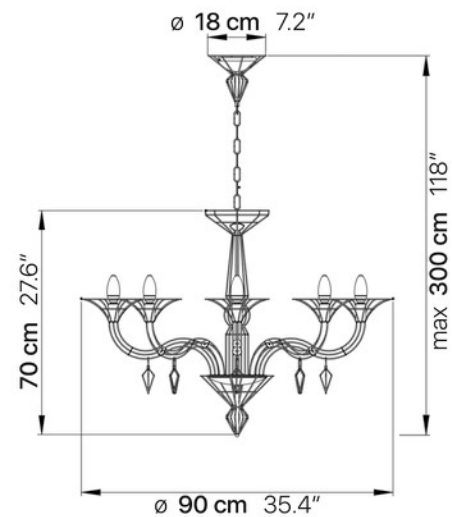

DIAGRAM

uplight group.

Uplight Group, LLC 1835 NE Miami Gardens Dr. N. Miami Beach, FL 33179
Tel. +1.305.621.9602 sales@uplightgroup.com www.uplightgroup.com

Fixture Type _____
Project Name _____

METAL LUX
illuminations
425 Peachtree Hills Ave. NE #3 Atlanta, GA 30305
404.876.1064 sales@illumco.com