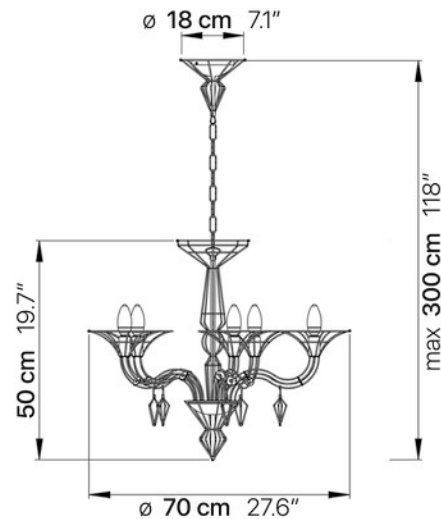

DIAGRAM

uplight group.

Uplight Group, LLC 1835 NE Miami Gardens Dr. N. Miami Beach, FL 33179
Tel. +1.305.621.9602 sales@uplightgroup.com www.uplightgroup.com

Fixture Type _____
Project Name _____

METAL LUX
illuminations
425 Peachtree Hills Ave. NE #3 Atlanta, GA 30305
404.876.1064 sales@illumco.com