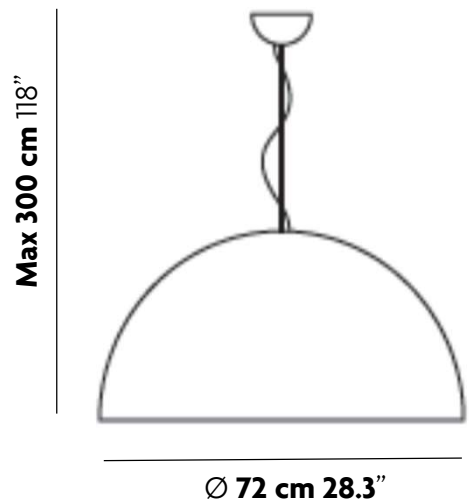

CHIARA 72 PENDANT

Designed by Studio Tecnico Metal Lux

DESIGN & INSPIRATION

The Chiara is a re-interpretation of the traditional Dome pendant with a simple yet elegant presence. The infinite grooves convey a perfect sense of harmony making it unique and timeless. Available in several colors and sizes to complete any residential or commercial space.

LIGHT SOURCE

1 x E26 LED 15W MAX
Suggested Specs: A19 Frosted
> 90 CRI | 3000K | Dimmable

SPECIFICATIONS & TECHNICAL NOTES

- UL Listed
- Made in Italy. Constructed in metal.
- Mounts directly to a standard Junction box
- Cable length max. 10' (field adjustable)
- Weight 11 Lbs.

PRODUCT CODES

White ML-271.075.02

Black ML-271.075.03

Bronze ML-271.075.04

Gold ML-271.075.05

uplight group.

Uplight group, LLC. 1835 NE Miami Gardens Dr. N. Miami Beach, FL 33179.
Tel. +1.305.621.9602. sales@uplightgroup.com www.uplightgroup.com

Fixture Type _____
Project Name _____

METAL LUX

illuminations
425 Peachtree Hills Ave. NE #3 Atlanta, GA 30305
404.876.1064 sales@illumco.com