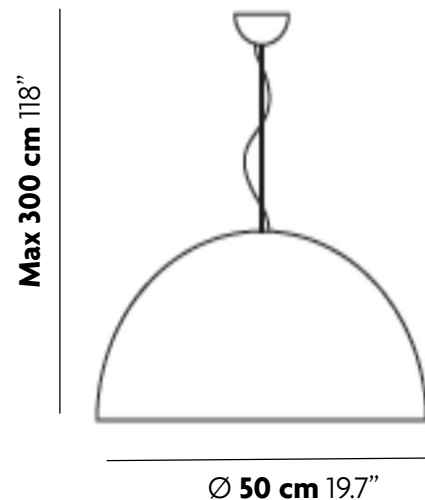

PRODUCT CODES

White

ML-271.050.02

Black

ML-271.050.03

Bronze

ML-271.050.04

Gold

ML-271.050.05

uplight group.

Uplight group, LLC. 1835 NE Miami Gardens Dr. N. Miami Beach, FL 33179.
Tel. +1.305.621.9602. sales@uplightgroup.com www.uplightgroup.com

Fixture Type _____
Project Name _____

METAL LUX

illuminations
425 Peachtree Hills Ave. NE #3 Atlanta, GA 30305
404.876.1064 sales@illumco.com