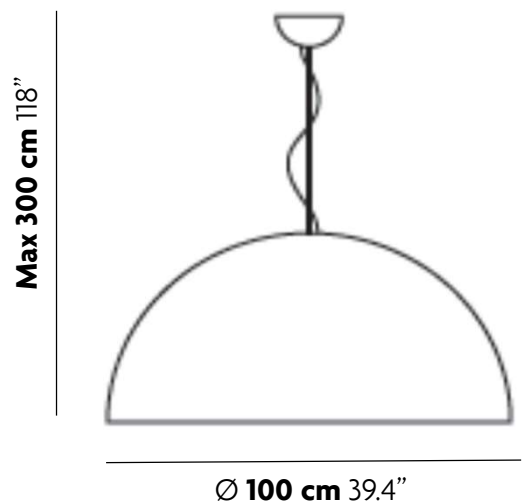

PRODUCT CODES

White ML-271.090.02

Black ML-271.090.03

Bronze ML-271.090.04

Gold ML-271.090.05

uplight group.

Uplight group, LLC. 1835 NE Miami Gardens Dr. N. Miami Beach, FL 33179.
Tel. +1.305.621.9602. sales@uplightgroup.com www.uplightgroup.com

Fixture Type _____
Project Name _____

METAL LUX

illuminations
425 Peachtree Hills Ave. NE #3 Atlanta, GA 30305
404.876.1064 sales@illumco.com