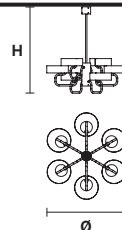

Table lamp

Standard cables for all suspensions

SOUND S1 Suspension 

TECHNICAL INFORMATIONS

Ø 30 cm / 11.81"
 H 60 cm / 23.62"
 (with ROD B)**

STD LIGHT: 1×G9×40 W (not included)
LED LIGHT: UP LED x 3 W CRI>90
 3000 K - 425 Nominal lm
DOWN LED x 3 W CRI>90
 3000 K - 425 Nominal lm
Dimmable: 0-10V

SOUND S6 Chandelier 

TECHNICAL INFORMATIONS

Ø 110 cm / 43.30"
 H 102 cm / 40.16"
 (with ROD B)**

STD LIGHT: 6×G9×40 W (not included)
LED LIGHT: UP LED xx 16,8 W CRI>90
 3000 K - 2370 Nominal lm
DOWN LED x 16,8 W CRI>90
 3000 K - 2370 Nominal lm
Dimmable: 0-10V

SOUND BIL5 Suspension 

TECHNICAL INFORMATIONS

L 191 cm / 75.19"
 SP 64 cm / 25.19"
 H 58 cm / 22.83"
 (with ROD B)**

STD LIGHT: 5×G9×40 W (not included)
LED LIGHT: UP LED x 14,4 W CRI>90
 3000 K - 2050 Nominal lm
DOWN LED x 14,4 W CRI>90
 3000 K - 2050 Nominal lm
Dimmable: 0-10V

ACCESSORIES

ROD-SOUND S1**

A 11 cm / 4.33"
 B 31 cm / 12.20"
 C 51 cm / 20.08"

ROD-SOUND S6**

A 30 cm / 11.81"
 B 50 cm / 19.68"
 C 70 cm / 27.55"

ROD-SOUND BIL5- BIL3****

A 30 cm / 11.81"
 B 50 cm / 19.68"
 C 70 cm / 27.55"