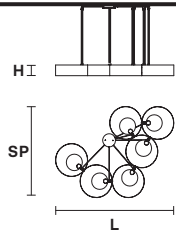

SOUND S6 Chandelier 

TECHNICAL INFORMATIONS

Ø 110 cm / 43.30"
 H 102 cm / 40.16"
 (with ROD B)**

STD LIGHT: 6×G9×40 W (not included)
LED LIGHT: UP LED xx 16,8 W CRI>90
 3000 K - 2370 Nominal lm
DOWN LED x 16,8 W CRI>90
 3000 K - 2370 Nominal lm
Dimmable: 0-10V

SOUND BIL5 Suspension 

TECHNICAL INFORMATIONS

L 191 cm / 75.19"
 SP 64 cm / 25.19"
 H 58 cm / 22.83"
 (with ROD B)**

STD LIGHT: 5×G9×40 W (not included)
LED LIGHT: UP LED x 14,4 W CRI>90
 3000 K - 2050 Nominal lm
DOWN LED x 14,4 W CRI>90
 3000 K - 2050 Nominal lm
Dimmable: 0-10V

SOUND BIL 3 Suspension 

TECHNICAL INFORMATIONS

L 134 cm / 52.75"
 SP 64 cm / 25.19"
 H 58 cm / 22.83"
 (with ROD B)**

STD LIGHT: 3×G9×40 W (not included)
LED LIGHT: UP LED x 8,4 W CRI>90
 3000 K - 1185 Nominal lm
DOWN LED x 8,4 W CRI>90
 3000 K - 1185 Nominal lm
Dimmable: 0-10V

SOUND OR6 Suspension 

TECHNICAL INFORMATIONS

L 120 cm / 47.24"
 SP 80 cm / 31.49"
 H 11 cm / 4.33"

STD LIGHT: 6×G9×40 W (not included)
LED LIGHT: UP LED x 16,8 W CRI>90
 3000 K - 2370 Nominal lm
DOWN LED x 16,8 W CRI>90
 3000 K - 2370 Nominal lm
Dimmable: 0-10V