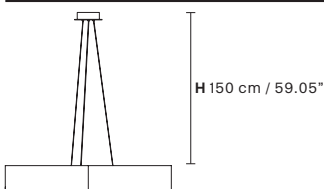

Table lamp

Standard cables for all suspensions

SOUND S1 Suspension 

TECHNICAL INFORMATIONS

Ø 30 cm / 11.81"
 H 60 cm / 23.62"
 (with ROD B)**

STD LIGHT: 1×G9×40 W (not included)
LED LIGHT: UP LED x 3 W CRI>90
 3000 K - 425 Nominal lm
DOWN LED x 3 W CRI>90
 3000 K - 425 Nominal lm
Dimmable: 0-10V

SOUND S6 Chandelier 

TECHNICAL INFORMATIONS

Ø 110 cm / 43.30"
 H 102 cm / 40.16"
 (with ROD B)**

STD LIGHT: 6×G9×40 W (not included)
LED LIGHT: UP LED xx 16,8 W CRI>90
 3000 K - 2370 Nominal lm
DOWN LED x 16,8 W CRI>90
 3000 K - 2370 Nominal lm
Dimmable: 0-10V

SOUND BIL5 Suspension 

TECHNICAL INFORMATIONS

L 191 cm / 75.19"
 SP 64 cm / 25.19"
 H 58 cm / 22.83"
 (with ROD B)**

STD LIGHT: 5×G9×40 W (not included)
LED LIGHT: UP LED x 14,4 W CRI>90
 3000 K - 2050 Nominal lm
DOWN LED x 14,4 W CRI>90
 3000 K - 2050 Nominal lm
Dimmable: 0-10V

SOUND OR6 Suspension 

TECHNICAL INFORMATIONS

L 120 cm / 47.24"
 SP 80 cm / 31.49"
 H 11 cm / 4.33"

STD LIGHT: 6×G9×40 W (not included)
LED LIGHT: UP LED x 16,8 W CRI>90
 3000 K - 2370 Nominal lm
DOWN LED x 16,8 W CRI>90
 3000 K - 2370 Nominal lm
Dimmable: 0-10V