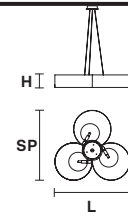

SOUND OR3 Suspension

TECHNICAL INFORMATIONS

L 60 cm / 23.62"
SP 56 cm / 22.04"
H 11 cm / 4.33"

STD LIGHT: 3×G9×40 W (not included)
LED LIGHT: UP LED x 8,4 W CRI>90
3000 K - 1185 Nominal lm
DOWN LED x 8,4 W CRI>90
3000 K - 1185 Nominal lm
Dimmable: 0-10V