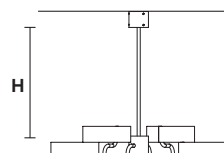

SOUND OR6 Suspension 

TECHNICAL INFORMATIONS

L 120 cm / 47.24"
 SP 80 cm / 31.49"
 H 11 cm / 4.33"

STD LIGHT: 6×G9×40 W (not included)
LED LIGHT: UP LED x 16,8 W CRI>90
 3000 K - 2370 Nominal lm
DOWN LED x 16,8 W CRI>90
 3000 K - 2370 Nominal lm
Dimmable: 0-10V

SOUND OR3 Suspension 

TECHNICAL INFORMATIONS

L 60 cm / 23.62"
 SP 56 cm / 22.04"
 H 11 cm / 4.33"

STD LIGHT: 3×G9×40 W (not included)
LED LIGHT: UP LED x 8,4 W CRI>90
 3000 K - 1185 Nominal lm
DOWN LED x 8,4 W CRI>90
 3000 K - 1185 Nominal lm
Dimmable: 0-10V

ACCESSORIES

ROD-SOUND S1**

A 11 cm / 4.33"
 B 31 cm / 12.20"
 C 51 cm / 20.08"

ROD-SOUND S6**

A 30 cm / 11.81"
 B 50 cm / 19.68"
 C 70 cm / 27.55"

ROD-SOUND BIL5- BIL3****

A 30 cm / 11.81"
 B 50 cm / 19.68"
 C 70 cm / 27.55"

** : It is possible to choose a specific height for fixed rod of items Sound S1, Sound S6, Sound BIL5, Sound BIL3, on confirmation, the standard height for the rod is "B".
 È possibile scegliere un'altezza specifica per le aste rigide degli articoli Sound S1, Sound S6, Sound BIL5, Sound BIL3, d'ordine, l'altezza dell'asta rigida standard è "B".