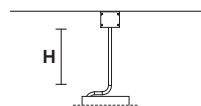

ACCESSORIES

ROD-SOUND S1**

A 11 cm / 4.33"
B 31 cm / 12.20"
C 51 cm / 20.08"