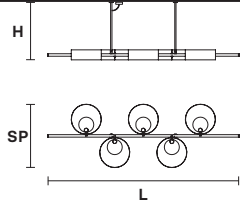

Table lamp

Standard cables for all suspensions

SOUND S1 Suspension 

TECHNICAL INFORMATIONS

Ø 30 cm / 11.81"
 H 60 cm / 23.62"
 (with ROD B)**

STD LIGHT: 1×G9×40 W (not included)
LED LIGHT: UP LED x 3 W CRI>90
 3000 K - 425 Nominal lm
DOWN LED x 3 W CRI>90
 3000 K - 425 Nominal lm
Dimmable: 0-10V

SOUND S6 Chandelier 

TECHNICAL INFORMATIONS

Ø 110 cm / 43.30"
 H 102 cm / 40.16"
 (with ROD B)**

STD LIGHT: 6×G9×40 W (not included)
LED LIGHT: UP LED xx 16,8 W CRI>90
 3000 K - 2370 Nominal lm
DOWN LED x 16,8 W CRI>90
 3000 K - 2370 Nominal lm
Dimmable: 0-10V

SOUND BIL5 Suspension 

TECHNICAL INFORMATIONS

L 191 cm / 75.19"
 SP 64 cm / 25.19"
 H 58 cm / 22.83"
 (with ROD B)**

STD LIGHT: 5×G9×40 W (not included)
LED LIGHT: UP LED x 14,4 W CRI>90
 3000 K - 2050 Nominal lm
DOWN LED x 14,4 W CRI>90
 3000 K - 2050 Nominal lm
Dimmable: 0-10V

ACCESSORIES

ROD-SOUND S1**

A 11 cm / 4.33"
 B 31 cm / 12.20"
 C 51 cm / 20.08"

ROD-SOUND S6**

A 30 cm / 11.81"
 B 50 cm / 19.68"
 C 70 cm / 27.55"

ROD-SOUND BIL5- BIL3****

A 30 cm / 11.81"
 B 50 cm / 19.68"
 C 70 cm / 27.55"