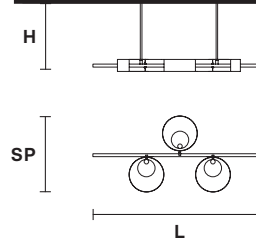

Table lamp

Standard cables for all suspensions

SOUND S1 Suspension 

TECHNICAL INFORMATIONS

Ø 30 cm / 11.81"
 H 60 cm / 23.62"
 (with ROD B)**

STD LIGHT: 1×G9×40 W (not included)
LED LIGHT: UP LED x 3 W CRI>90
 3000 K - 425 Nominal lm
DOWN LED x 3 W CRI>90
 3000 K - 425 Nominal lm
Dimmable: 0-10V

SOUND S6 Chandelier 

TECHNICAL INFORMATIONS

Ø 110 cm / 43.30"
 H 102 cm / 40.16"
 (with ROD B)**

STD LIGHT: 6×G9×40 W (not included)
LED LIGHT: UP LED xx 16,8 W CRI>90
 3000 K - 2370 Nominal lm
DOWN LED x 16,8 W CRI>90
 3000 K - 2370 Nominal lm
Dimmable: 0-10V

SOUND BIL5 Suspension 

TECHNICAL INFORMATIONS

L 191 cm / 75.19"
 SP 64 cm / 25.19"
 H 58 cm / 22.83"
 (with ROD B)**

STD LIGHT: 5×G9×40 W (not included)
LED LIGHT: UP LED x 14,4 W CRI>90
 3000 K - 2050 Nominal lm
DOWN LED x 14,4 W CRI>90
 3000 K - 2050 Nominal lm
Dimmable: 0-10V

SOUND BIL 3 Suspension 

TECHNICAL INFORMATIONS

L 134 cm / 52.75"
 SP 64 cm / 25.19"
 H 58 cm / 22.83"
 (with ROD B)**

STD LIGHT: 3×G9×40 W (not included)
LED LIGHT: UP LED x 8,4 W CRI>90
 3000 K - 1185 Nominal lm
DOWN LED x 8,4 W CRI>90
 3000 K - 1185 Nominal lm
Dimmable: 0-10V