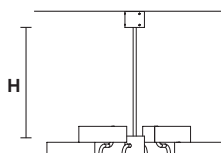

SOUND OR6 Suspension 

TECHNICAL INFORMATIONS

L 120 cm / 47.24"
 SP 80 cm / 31.49"
 H 11 cm / 4.33"

STD LIGHT: 6×G9×40 W (not included)
LED LIGHT: UP LED x 16,8 W CRI>90
 3000 K - 2370 Nominal lm
DOWN LED x 16,8 W CRI>90
 3000 K - 2370 Nominal lm
Dimmable: 0-10V

SOUND OR3 Suspension 

TECHNICAL INFORMATIONS

L 60 cm / 23.62"
 SP 56 cm / 22.04"
 H 11 cm / 4.33"

STD LIGHT: 3×G9×40 W (not included)
LED LIGHT: UP LED x 8,4 W CRI>90
 3000 K - 1185 Nominal lm
DOWN LED x 8,4 W CRI>90
 3000 K - 1185 Nominal lm
Dimmable: 0-10V

ACCESSORIES

ROD-SOUND S1**

A 11 cm / 4.33"
 B 31 cm / 12.20"
 C 51 cm / 20.08"

ROD-SOUND S6**

A 30 cm / 11.81"
 B 50 cm / 19.68"
 C 70 cm / 27.55"

ROD-SOUND BIL5- BIL3****

A 30 cm / 11.81"
 B 50 cm / 19.68"
 C 70 cm / 27.55"

** : It is possible to choose a specific height for fixed rod of items Sound S1, Sound S6, Sound BIL5, Sound BIL3, on confirmation, the standard height for the rod is "B".
 È possibile scegliere un'altezza specifica per le aste rigide degli articoli Sound S1, Sound S6, Sound BIL5, Sound BIL3, d'ordine, l'altezza dell'asta rigida standard è "B".