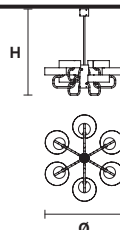

Table lamp

Standard cables for all suspensions

SOUND S1 Suspension 

TECHNICAL INFORMATIONS

Ø 30 cm / 11.81"
 H 60 cm / 23.62"
 (with ROD B)**

STD LIGHT: 1×G9×40 W (not included)
LED LIGHT: UP LED x 3 W CRI>90
 3000 K - 425 Nominal lm
DOWN LED x 3 W CRI>90
 3000 K - 425 Nominal lm
Dimmable: 0-10V

SOUND S6 Chandelier 

TECHNICAL INFORMATIONS

Ø 110 cm / 43.30"
 H 102 cm / 40.16"
 (with ROD B)**

STD LIGHT: 6×G9×40 W (not included)
LED LIGHT: UP LED xx 16,8 W CRI>90
 3000 K - 2370 Nominal lm
DOWN LED x 16,8 W CRI>90
 3000 K - 2370 Nominal lm
Dimmable: 0-10V

SOUND BIL5 Suspension 

TECHNICAL INFORMATIONS

L 191 cm / 75.19"
 SP 64 cm / 25.19"
 H 58 cm / 22.83"
 (with ROD B)**

STD LIGHT: 5×G9×40 W (not included)
LED LIGHT: UP LED x 14,4 W CRI>90
 3000 K - 2050 Nominal lm
DOWN LED x 14,4 W CRI>90
 3000 K - 2050 Nominal lm
Dimmable: 0-10V

ACCESSORIES

ROD-SOUND S1**

A 11 cm / 4.33"
 B 31 cm / 12.20"
 C 51 cm / 20.08"

ROD-SOUND S6**

A 30 cm / 11.81"
 B 50 cm / 19.68"
 C 70 cm / 27.55"

ROD-SOUND BIL5- BIL3****

A 30 cm / 11.81"
 B 50 cm / 19.68"
 C 70 cm / 27.55"