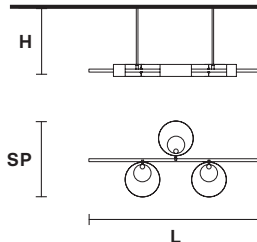

Table lamp

Standard cables for all suspensions

SOUND S1 Suspension 

TECHNICAL INFORMATIONS

Ø 30 cm / 11.81"
 H 60 cm / 23.62"
 (with ROD B)**

STD LIGHT: 1×G9×40 W (not included)
LED LIGHT: UP LED x 3 W CRI>90
 3000 K - 425 Nominal lm
DOWN LED x 3 W CRI>90
 3000 K - 425 Nominal lm
Dimmable: 0-10V

SOUND S6 Chandelier 

TECHNICAL INFORMATIONS

Ø 110 cm / 43.30"
 H 102 cm / 40.16"
 (with ROD B)**

STD LIGHT: 6×G9×40 W (not included)
LED LIGHT: UP LED xx 16,8 W CRI>90
 3000 K - 2370 Nominal lm
DOWN LED x 16,8 W CRI>90
 3000 K - 2370 Nominal lm
Dimmable: 0-10V

SOUND BIL5 Suspension 

TECHNICAL INFORMATIONS

L 191 cm / 75.19"
 SP 64 cm / 25.19"
 H 58 cm / 22.83"
 (with ROD B)**

STD LIGHT: 5×G9×40 W (not included)
LED LIGHT: UP LED x 14,4 W CRI>90
 3000 K - 2050 Nominal lm
DOWN LED x 14,4 W CRI>90
 3000 K - 2050 Nominal lm
Dimmable: 0-10V

SOUND BIL 3 Suspension 

TECHNICAL INFORMATIONS

L 134 cm / 52.75"
 SP 64 cm / 25.19"
 H 58 cm / 22.83"
 (with ROD B)**

STD LIGHT: 3×G9×40 W (not included)
LED LIGHT: UP LED x 8,4 W CRI>90
 3000 K - 1185 Nominal lm
DOWN LED x 8,4 W CRI>90
 3000 K - 1185 Nominal lm
Dimmable: 0-10V