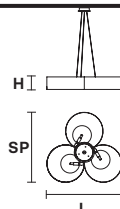

SOUND OR3 Suspension

TECHNICAL INFORMATIONS

L 60 cm / 23.62"
SP 56 cm / 22.04"
H 11 cm / 4.33"

STD LIGHT: 3×G9×40 W (not included)
LED LIGHT: UP LED x 8,4 W CRI>90
3000 K - 1185 Nominal lm
DOWN LED x 8,4 W CRI>90
3000 K - 1185 Nominal lm
Dimmable: 0-10V