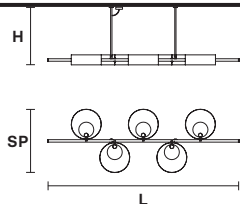

Table lamp

Standard cables for all suspensions

SOUND S1 Suspension 

TECHNICAL INFORMATIONS

Ø 30 cm / 11.81"
 H 60 cm / 23.62"
 (with ROD B)**

STD LIGHT: 1×G9×40 W (not included)
LED LIGHT: UP LED x 3 W CRI>90
 3000 K - 425 Nominal lm
DOWN LED x 3 W CRI>90
 3000 K - 425 Nominal lm
Dimmable: 0-10V

SOUND S6 Chandelier 

TECHNICAL INFORMATIONS

Ø 110 cm / 43.30"
 H 102 cm / 40.16"
 (with ROD B)**

STD LIGHT: 6×G9×40 W (not included)
LED LIGHT: UP LED xx 16,8 W CRI>90
 3000 K - 2370 Nominal lm
DOWN LED x 16,8 W CRI>90
 3000 K - 2370 Nominal lm
Dimmable: 0-10V

SOUND BIL5 Suspension 

TECHNICAL INFORMATIONS

L 191 cm / 75.19"
 SP 64 cm / 25.19"
 H 58 cm / 22.83"
 (with ROD B)**

STD LIGHT: 5×G9×40 W (not included)
LED LIGHT: UP LED x 14,4 W CRI>90
 3000 K - 2050 Nominal lm
DOWN LED x 14,4 W CRI>90
 3000 K - 2050 Nominal lm
Dimmable: 0-10V

SOUND BIL 3 Suspension 

TECHNICAL INFORMATIONS

L 134 cm / 52.75"
 SP 64 cm / 25.19"
 H 58 cm / 22.83"
 (with ROD B)**

STD LIGHT: 3×G9×40 W (not included)
LED LIGHT: UP LED x 8,4 W CRI>90
 3000 K - 1185 Nominal lm
DOWN LED x 8,4 W CRI>90
 3000 K - 1185 Nominal lm
Dimmable: 0-10V