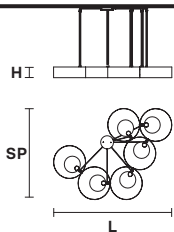

SOUND S6 Chandelier 

TECHNICAL INFORMATIONS

Ø 110 cm / 43.30"
 H 102 cm / 40.16"
 (with ROD B)**

STD LIGHT: 6×G9×40 W (not included)
LED LIGHT: UP LED xx 16,8 W CRI>90
 3000 K - 2370 Nominal lm
DOWN LED x 16,8 W CRI>90
 3000 K - 2370 Nominal lm
Dimmable: 0-10V

SOUND BIL5 Suspension 

TECHNICAL INFORMATIONS

L 191 cm / 75.19"
 SP 64 cm / 25.19"
 H 58 cm / 22.83"
 (with ROD B)**

STD LIGHT: 5×G9×40 W (not included)
LED LIGHT: UP LED x 14,4 W CRI>90
 3000 K - 2050 Nominal lm
DOWN LED x 14,4 W CRI>90
 3000 K - 2050 Nominal lm
Dimmable: 0-10V

SOUND BIL 3 Suspension 

TECHNICAL INFORMATIONS

L 134 cm / 52.75"
 SP 64 cm / 25.19"
 H 58 cm / 22.83"
 (with ROD B)**

STD LIGHT: 3×G9×40 W (not included)
LED LIGHT: UP LED x 8,4 W CRI>90
 3000 K - 1185 Nominal lm
DOWN LED x 8,4 W CRI>90
 3000 K - 1185 Nominal lm
Dimmable: 0-10V

SOUND OR6 Suspension 

TECHNICAL INFORMATIONS

L 120 cm / 47.24"
 SP 80 cm / 31.49"
 H 11 cm / 4.33"

STD LIGHT: 6×G9×40 W (not included)
LED LIGHT: UP LED x 16,8 W CRI>90
 3000 K - 2370 Nominal lm
DOWN LED x 16,8 W CRI>90
 3000 K - 2370 Nominal lm
Dimmable: 0-10V