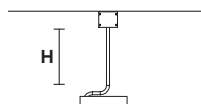

ACCESSORIES

ROD-SOUND S1**

A 11 cm / 4.33"
B 31 cm / 12.20"
C 51 cm / 20.08"