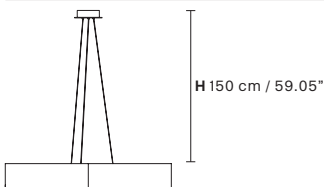

Table lamp

Standard cables for all suspensions

SOUND S1 Suspension 

TECHNICAL INFORMATIONS

Ø 30 cm / 11.81"
 H 60 cm / 23.62"
 (with ROD B)**

STD LIGHT: 1×G9×40 W (not included)
LED LIGHT: UP LED x 3 W CRI>90
 3000 K - 425 Nominal lm
DOWN LED x 3 W CRI>90
 3000 K - 425 Nominal lm
Dimmable: 0-10V

SOUND S6 Chandelier 

TECHNICAL INFORMATIONS

Ø 110 cm / 43.30"
 H 102 cm / 40.16"
 (with ROD B)**

STD LIGHT: 6×G9×40 W (not included)
LED LIGHT: UP LED xx 16,8 W CRI>90
 3000 K - 2370 Nominal lm
DOWN LED x 16,8 W CRI>90
 3000 K - 2370 Nominal lm
Dimmable: 0-10V

SOUND BIL5 Suspension 

TECHNICAL INFORMATIONS

L 191 cm / 75.19"
 SP 64 cm / 25.19"
 H 58 cm / 22.83"
 (with ROD B)**

STD LIGHT: 5×G9×40 W (not included)
LED LIGHT: UP LED x 14,4 W CRI>90
 3000 K - 2050 Nominal lm
DOWN LED x 14,4 W CRI>90
 3000 K - 2050 Nominal lm
Dimmable: 0-10V

SOUND OR6 Suspension 

TECHNICAL INFORMATIONS

L 120 cm / 47.24"
 SP 80 cm / 31.49"
 H 11 cm / 4.33"

STD LIGHT: 6×G9×40 W (not included)
LED LIGHT: UP LED x 16,8 W CRI>90
 3000 K - 2370 Nominal lm
DOWN LED x 16,8 W CRI>90
 3000 K - 2370 Nominal lm
Dimmable: 0-10V