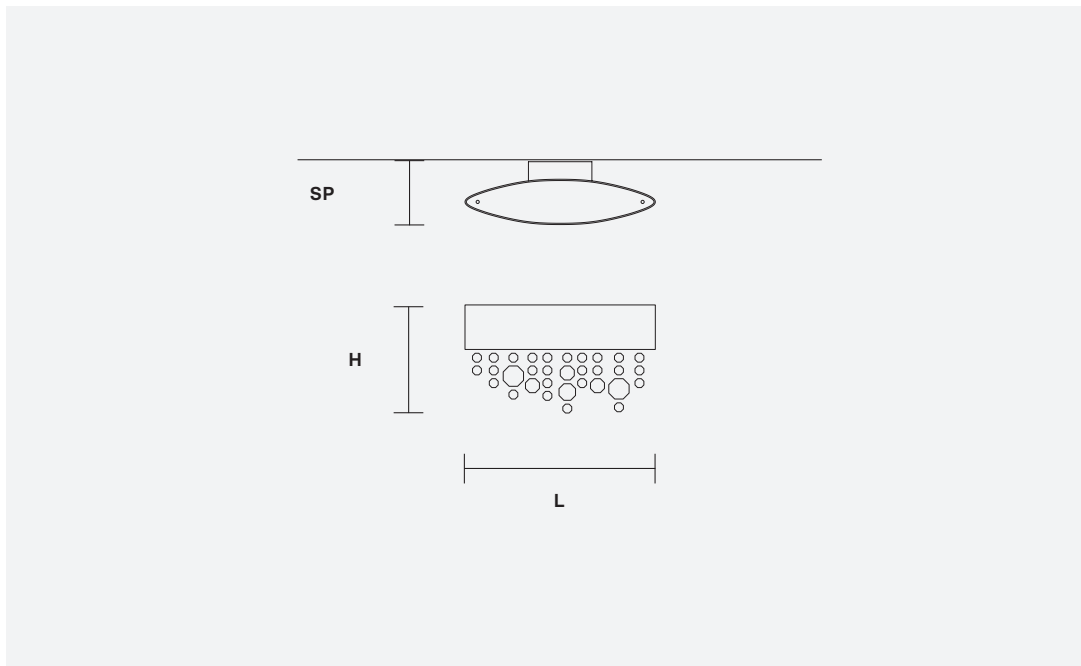

TRADITIONAL LIGHTING

1xR7s 78 mmx80 W max

USA 1xE12x40 W max
(not included)

LED LIGHTING

UP LED x 5.8 W CRI>80
3000 K - 924 lm

DOWN LED x 5.8 W CRI>80
3000 K - 924 lm

Dimmable: 1-10V + PUSH

V95 Matt white frame comes with cold colours pendants (ex P06 / WH-M)