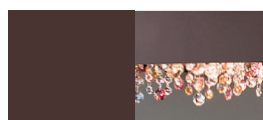

V83 Matt bronze frame comes with amber colours pendants (ex P09)