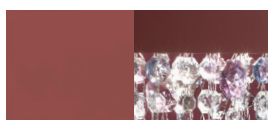

F01 Gold leaf frame comes with amber colors pendants

F02 Silver leaf frame comes with transparent pendants

F03 Copper leaf frame comes with copper colours pendants

V30 Oxide red frame comes with cold colours pendants