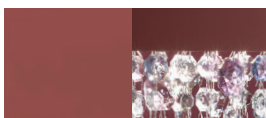

F01 Gold leaf frame comes with amber colors pendants

F02 Silver leaf frame comes with transparent pendants

F03 Copper leaf frame comes with copper colours pendants

V30 Oxide red frame comes with cold colours pendants