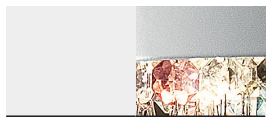

TRADITIONAL LIGHTING

1xR7s 78 mmx80 W max

USA 1xE12x40 W max
(not included)

LED LIGHTING

UP LED x 5.8 W CRI>80
3000 K - 924 lm

DOWN LED x 5.8 W CRI>80
3000 K - 924 lm

Dimmable: 1-10V + PUSH

V95 Matt white frame comes with cold colours pendants (ex P06 / WH-M)