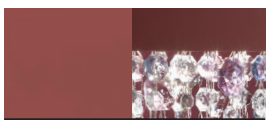

V30 Oxide red frame comes with cold colours pendants