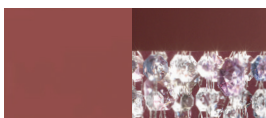

V30 Oxide red frame comes with cold colours pendants