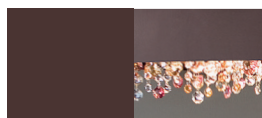

V83 Matt bronze frame comes with amber colours pendants (ex P09)