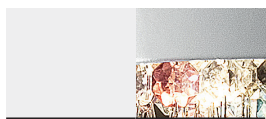

TRADITIONAL LIGHTING

1xR7s 78 mmx80 W max

USA 1xE12x40 W max  
(not included)

LED LIGHTING

UP LED x 5.8 W CRI>80  
3000 K - 924 lm

DOWN LED x 5.8 W CRI>80  
3000 K - 924 lm

Dimmable: 1-10V + PUSH

**V95** Matt white frame comes with cold colours pendants (ex P06 / WH-M)