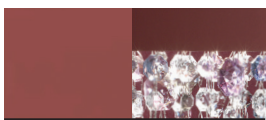

**F01** Gold leaf frame comes with amber colors pendants

**F02** Silver leaf frame comes with transparent pendants

**F03** Copper leaf frame comes with copper colours pendants

**V30** Oxide red frame comes with cold colours pendants