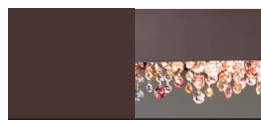

V83 Matt bronze frame comes with amber colours pendants (ex P09)