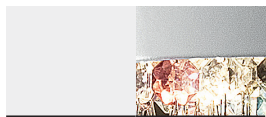

V95 Matt white frame comes with cold colours pendants (ex P06 / WH-M)