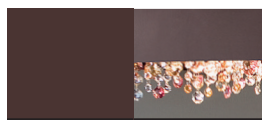

V83 Matt bronze frame comes with amber colours pendants (ex P09)