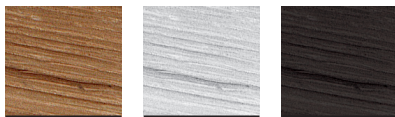

W01

W02

W03

illuminations
425 Peachtree Hills Ave. NE #3 Atlanta, GA 30305
404.876.1064 sales@illumco.com

* "UL" logo refers to articles which can be modified with UL-compliant components. The "UL" listing mark stands for tested and evaluated product to recognized us safety standards.