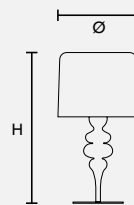

EVA TL1 P

H 28 cm 11.10"
Ø 14 cm 5.60"

1 x E14 x 60W max

USA:
 1 x E12 x 40 W max
not included

EVA TL1 M

H 53 cm 21.00"
Ø 30 cm 11.90"

1 x E27 x 100W max

USA:
 1 x E26 x 60 W max
not included

EVA TL3+1G

H 75 cm 29.60"
Ø 40 cm 15.80"

3 x E27 x 100W max
 +
 1 x R7S x 150W max

USA:
 3 x E26 x 60 W max
 +
 1 x E12 x 40 W max
not included

EVA STL3+1

H 190 cm 74.90"
Ø 50 cm 19.70"

3 x E27 x 100W max
 +
 1 x R7S x 150W max