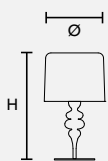

illuminations
425 Peachtree Hills Ave. NE #3 Atlanta, GA 30305
404.876.1064 sales@illumco.com

EVA A1 M

H 54 cm 21.30"
L 30 cm 11.90"
SP 15 cm 6.00"

1 x E27 x 100W max

USA:
 1 x E26 x 60 W max
not included

EVA TL1 P

H 28 cm 11.10"
Ø 14 cm 5.60"

1 x E14 x 60W max

USA:
 1 x E12 x 40 W max
not included

EVA TL1 M

H 53 cm 21.00"
Ø 30 cm 11.90"

1 x E27 x 100W max

USA:
 1 x E26 x 60 W max
not included