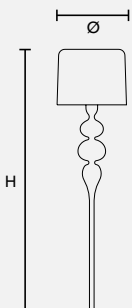

● 30 x E14 x 60W max
USA:
● 30 x E12 x 40 W max
not included

EVA S10 CE F UL

H 75 cm 29.60"
Ø 110 cm 43.40"

● 10 x E14 x 60W max
USA:
● 10 x E12 x 40 W max
not included

EVA S8 CE F UL

H 75 cm 29.60"
Ø 90 cm 35.50"

illuminations
425 Peachtree Hills Ave. NE #3 Atlanta, GA 30305
404.876.1064 sales@illumco.com

EVA A1 M

H 54 cm 21.30"
L 30 cm 11.90"
SP 15 cm 6.00"

1 x E27 x 100W max

USA:
 1 x E26 x 60 W max
not included

EVA TL1 P

H 28 cm 11.10"
Ø 14 cm 5.60"

1 x E14 x 60W max

USA:
 1 x E12 x 40 W max
not included

EVA TL1 M

H 53 cm 21.00"
Ø 30 cm 11.90"

1 x E27 x 100W max

USA:
 1 x E26 x 60 W max
not included

EVA TL3+1G

H 75 cm 29.60"
Ø 40 cm 15.80"

3 x E27 x 100W max
 +
 1 x R7S x 150W max

USA:
 3 x E26 x 60 W max
 +
 1 x E12 x 40 W max
not included

EVA STL3+1

H 190 cm 74.90"
Ø 50 cm 19.70"

3 x E27 x 100W max
 +
 1 x R7S x 150W max