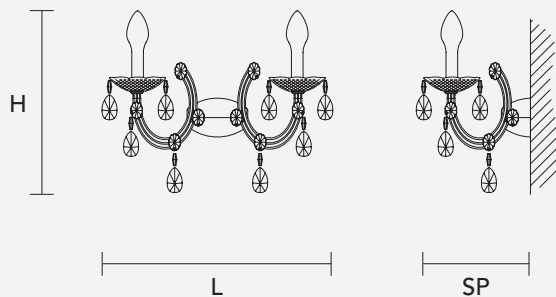

DRYLIGHT A2

Design by: Studio Stile Masiero

Lasciatevi sedurre dalla sorprendente atmosfera di Drylight®, una tecnologia rivoluzionaria, un brevetto internazionale Masiero.

Let yourself be seduced by the surprising atmosphere of DRYLIGHT®, a revolutionary technology, an international MASIERO's patent.

H	35 cm 13.77"	SP	30 cm 11.81"
L	40 cm 15.74"		
Peso:	2,5 kg	Imballo:	0,07 m ³
Weight:	5,51 lb	Packing:	2,43 ft ³

LED	2 x LED LED driver included
------------	--------------------------------

CE IP65

MATERIALI MATERIALS