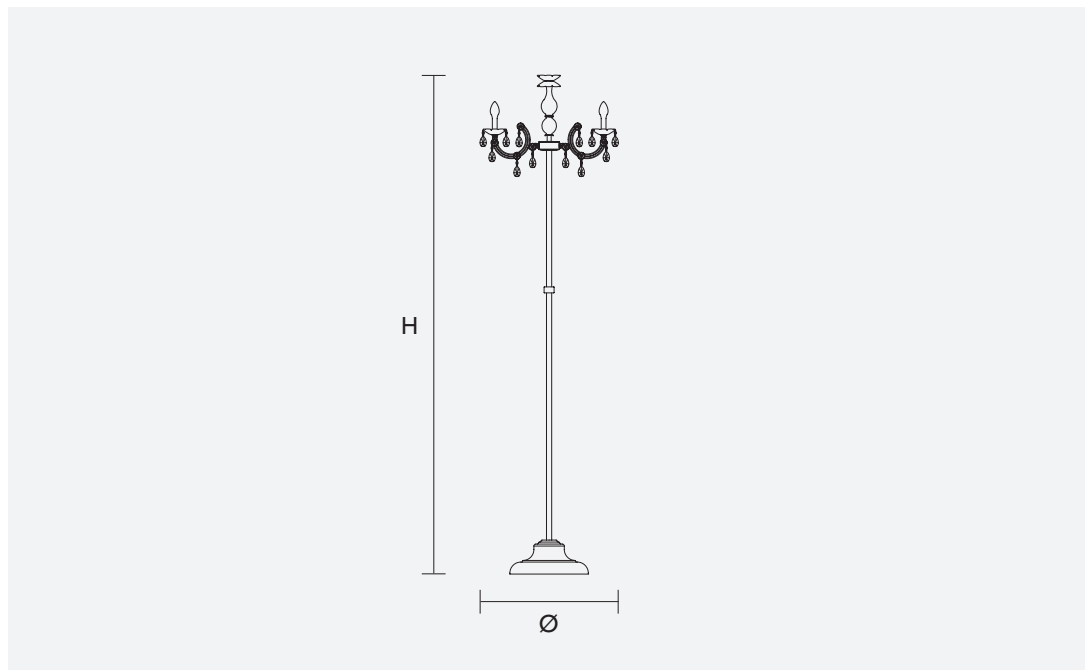

H	250 cm	98.43"
Ø	68 cm	26.77"
Peso:	22 kg	Imballo: 0,31 m³
Weight:	48,5 lb	Packing: 10,75 ft³

LED	6 x LED
	LED driver included

CE IP65

MATERIALI MATERIALS

DRYLIGHT EXTREME:

Pendagli in metacrilato
Methacrylate pendants

DRYLIGHT PREMIUM:

Pendagli in cristallo
Crystal pendants

MASIERO

425 Peachtree Hills Ave. NE #3 Atlanta, GA 30305
404.876.1064 sales@illumco.com