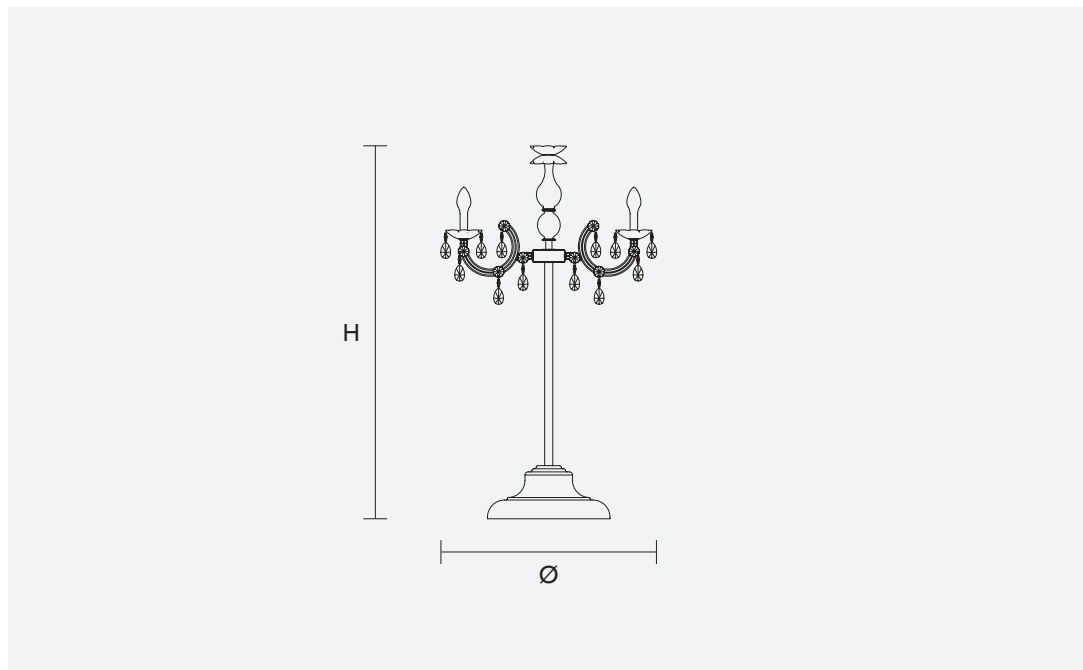

H 120 cm
47.24"

Ø 68 cm
26.77"

Peso: 22 kg Imballo: 0,3 m³
Weight: 48,5 lb Packing: 10,63 ft³

LED 6 x LED
LED driver included

CE IP65

MATERIALI MATERIALS

DRYLIGHT EXTREME:
Pendagli in metacrilato
Methacrylate pendants