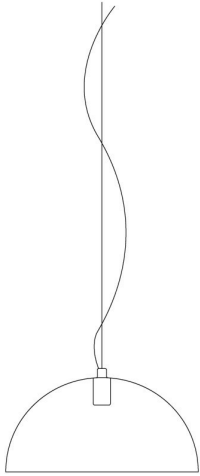

Dimensions

Width:	-
Height:	8.27 " / 21 cm
Length:	-
Depth:	-
Diameter:	17.72 " / 45 cm

Net weight: 5.51 lbs / 2.5 Kg

Light Source

Watt:	14W E26
Lumen:	1400 lm
Light Source:	led
CRI:	>80
duration:	25000 h
CCT:	2700K
Energy degree:	A+

Device Specifications

Type of emission:	diffused	Power cable length:	61.81 " / 157 cm	Driver:	-
Power:	-	Steel cable length:	54.33 " / 138 cm	Power supply assembly:	-
Light output:	-			Power supply:	-
Beam angle:	-			Type of dimming:	-
				Voltage:	120V

technical drawing

Dimensions

Width: -
Height: 8.27 " / 21 cm
Length: -
Depth: -
Diameter: 17.72 " / 45 cm

Net weight: 5.51 lbs / 2.5 Kg

Dimensions

Width: -
Height: 8.27 " / 21 cm
Length: -
Depth: -
Diameter: 17.72 " / 45 cm

Dimensions

Width:	-
Height:	104.33 " / 26,5 cm
Length:	-
Depth:	-
Diameter:	21.65 " / 55 cm

Net weight: 6.62 lbs / 3 Kg

Light Source

Watt:	14W E26
Lumen:	1400 lm
Light Source:	led
CRI:	>80
duration:	25000 h
CCT:	2700K
Energy degree:	A+