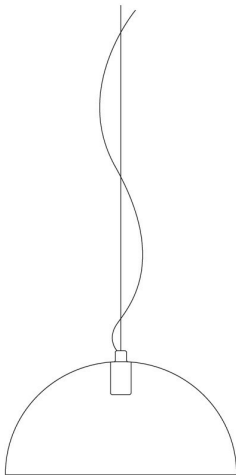

Dimensions

Width:	-
Height:	8.27 " / 21 cm
Length:	-
Depth:	-
Diameter:	17.72 " / 45 cm

Net weight: 5.51 lbs / 2.5 Kg

Light Source

Watt:	14W E26
Lumen:	1400 lm
Light Source:	led
CRI:	>80
duration:	25000 h
CCT:	2700K
Energy degree:	A+

Dimensions

Width:	-
Height:	104.33 " / 26,5 cm
Length:	-
Depth:	-
Diameter:	21.65 " / 55 cm

Net weight: 6.62 lbs / 3 Kg

Light Source

Watt:	14W E26
Lumen:	1400 lm
Light Source:	led
CRI:	>80
duration:	25000 h
CCT:	2700K
Energy degree:	A+

Device Specifications

Type of emission:	diffused	Power cable length:	61.81 " / 157 cm	Driver:	-
Power:	-	Steel cable length:	54.33 " / 138 cm	Power supply assembly:	-
Light output:	-			Power supply:	-
Beam angle:	-			Type of dimming:	-
				Voltage:	120V

technical drawing

Dimensions

Width: -
Height: 104.33 " / 26,5 cm
Length: -
Depth: -
Diameter: 21.65 " / 55 cm

Net weight: 6.62 lbs / 3 Kg

Dimensions

Width: -
Height: 104.33 " / 26,5 cm
Length: -
Depth: -
Diameter: 21.65 " / 55 cm