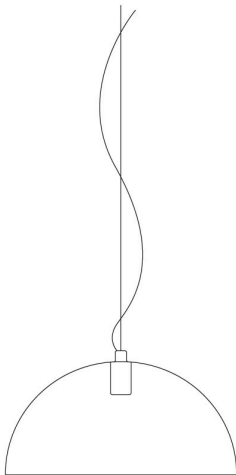

Dimensions

Width:	-
Height:	8.27 " / 21 cm
Length:	-
Depth:	-
Diameter:	17.72 " / 45 cm

Net weight: 5.51 lbs / 2.5 Kg

Light Source

Watt:	14W E26
Lumen:	1400 lm
Light Source:	led
CRI:	>80
duration:	25000 h
CCT:	2700K
Energy degree:	A+

Device Specifications

Type of emission:	diffused	Power cable length:	61.81 " / 157 cm	Driver:	-
Power:	-	Steel cable length:	54.33 " / 138 cm	Power supply assembly:	-
Light output:	-			Power supply:	-
Beam angle:	-			Type of dimming:	-
				Voltage:	120V

technical drawing

Dimensions

Width: -
Height: 8.27 " / 21 cm
Length: -
Depth: -
Diameter: 17.72 " / 45 cm

Net weight: 5.51 lbs / 2.5 Kg

Dimensions

Width: -
Height: 8.27 " / 21 cm
Length: -
Depth: -
Diameter: 17.72 " / 45 cm

Dimensions

Width:	-
Height:	104.33 " / 26,5 cm
Length:	-
Depth:	-
Diameter:	21.65 " / 55 cm

Net weight: 6.62 lbs / 3 Kg

Light Source

Watt:	14W E26
Lumen:	1400 lm
Light Source:	led
CRI:	>80
duration:	25000 h
CCT:	2700K
Energy degree:	A+