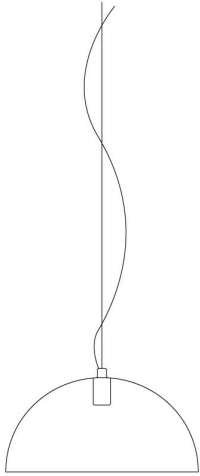

Dimensions

Width:	-
Height:	8.27 " / 21 cm
Length:	-
Depth:	-
Diameter:	17.72 " / 45 cm

Net weight: 5.51 lbs / 2.5 Kg

Light Source

Watt:	14W E26
Lumen:	1400 lm
Light Source:	led
CRI:	>80
duration:	25000 h
CCT:	2700K
Energy degree:	A+

technical drawing

Dimensions

Width: -
Height: 8.27 " / 21 cm
Length: -
Depth: -
Diameter: 17.72 " / 45 cm

Net weight: 5.51 lbs / 2.5 Kg

Dimensions

Width: -
Height: 8.27 " / 21 cm
Length: -
Depth: -
Diameter: 17.72 " / 45 cm

Dimensions

Width:	-
Height:	104.33 " / 26,5 cm
Length:	-
Depth:	-
Diameter:	21.65 " / 55 cm

Net weight: 6.62 lbs / 3 Kg

Light Source

Watt:	14W E26
Lumen:	1400 lm
Light Source:	led
CRI:	>80
duration:	25000 h
CCT:	2700K
Energy degree:	A+

technical drawing

Dimensions

Width: -
Height: 104.33 " / 26,5 cm
Length: -
Depth: -
Diameter: 21.65 " / 55 cm

Net weight: 6.62 lbs / 3 Kg

Dimensions

Width: -
Height: 104.33 " / 26,5 cm
Length: -
Depth: -
Diameter: 21.65 " / 55 cm