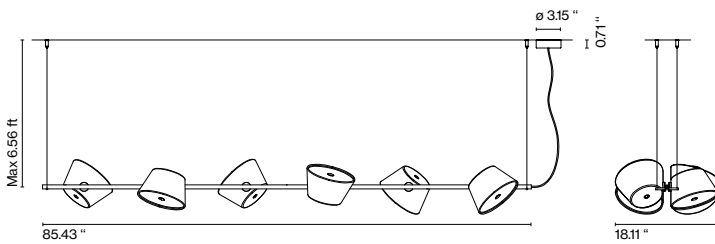

Tam Tam 6

Tam Tam 4

These new members of the Tam Tam family fit more multipurpose spaces, either long or narrow, lighting bars, a reading corner or an area of transit.

Tam Tam 6

- 6 × E12 CFL TYPE T 13W
- 6 × E12 TYPE G 40W
- 6 × E12 LED TYPE G16.5 5W

Tam Tam 4

- 4 × E12 CFL TYPE T 13W
- 4 × E12 TYPE G 40W
- 4 × E12 LED TYPE G16.5 5W

120 V - 60 Hz

- Black (Ral 9011)
- Off-White (Ral 1013)
- Sand (Ral 7032)
- Orange (Ral 2000)
- Grey brown (Ral 7013)
- Green (Ral 6025)
- Blue (Ral 5024)

Black electrical cord

Metal structure lacquered in black. Lacquered aluminum lampshades adjustable 360° in any direction. An opal methacrylate diffuser filters the light. Each lampshade can be personalized in black, off-white, orange, grey brown, green, sand and a new color: blue.

- [Download](#) Assembly Instructions
- [Download](#) Photometric Data
- [Download](#) 2D
- [Download](#) 3D

Range