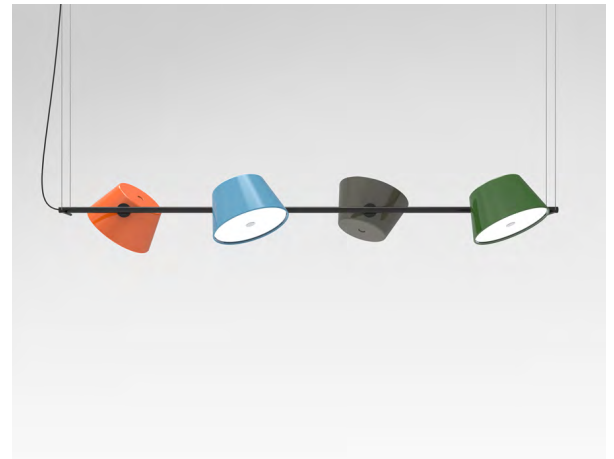

# Tam Tam Fabien Dumas

**marset**

 **illumination**  
425 Peachtree Hills Ave. NE #3 Atlanta, GA 30305  
404.876.1064 sales@illumco.com

**Tam Tam 6**

**Tam Tam 4**

These new members of the Tam Tam family fit more multipurpose spaces, either long or narrow, lighting bars, a reading corner or an area of transit.

Black electrical cord

Metal structure lacquered in black. Lacquered aluminum lampshades adjustable 360° in any direction. An opal methacrylate diffuser filters the light. Each lampshade can be personalized in black, off-white, orange, grey brown, green, sand and a new color: blue.