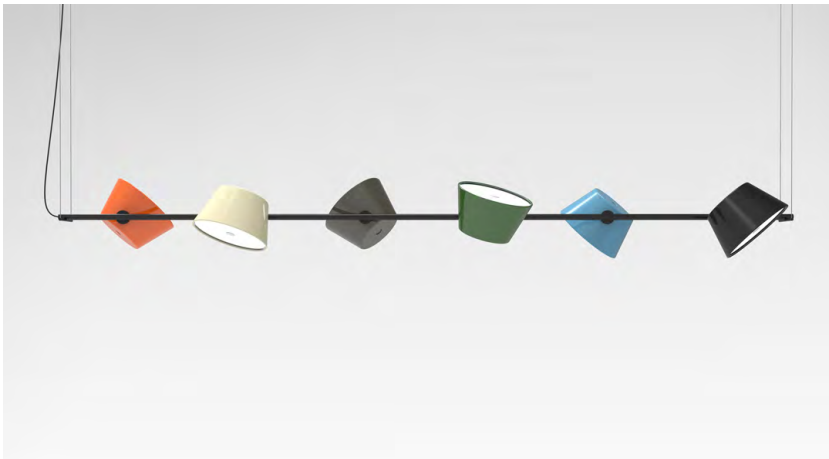

# Tam Tam Fabien Dumas

**marset**

 **illumination**  
425 Peachtree Hills Ave. NE #3 Atlanta, GA 30305  
404.876.1064 sales@illumco.com

**Tam Tam 6**

**Tam Tam 4**

These new members of the Tam Tam family fit more multipurpose spaces, either long or narrow, lighting bars, a reading corner or an area of transit.

Black electrical cord

Metal structure lacquered in black. Lacquered aluminum lampshades adjustable 360° in any direction. An opal methacrylate diffuser filters the light. Each lampshade can be personalized in black, off-white, orange, grey brown, green, sand and a new color: blue.