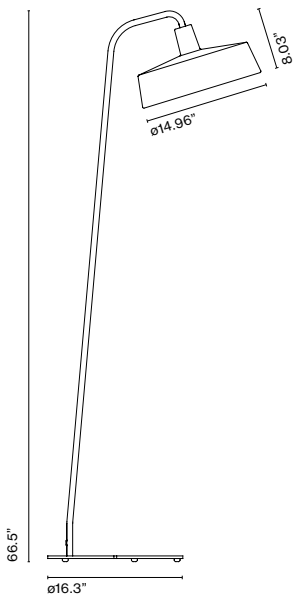

Soho

Joan Gaspar

marset

 **illuminaitions**
425 Peachtree Hills Ave. NE #3 Atlanta, GA 30305
404.876.1064 sales@illumco.com

Soho 38 P

Soho 38 P

LED SMD 7,8W 700mA
2700K 1066lm (included)

Black electrical cord.