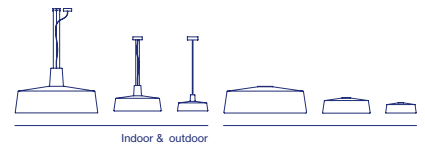

Range

info@marset.com
www.marset.com

The striking, industrial shapes in the Soho collection are reminiscent of the lamps that were traditionally used in markets and taverns, but they contrast thoroughly contemporary materials and textures.

illuminations
425 Peachtree Hills Ave. NE #3 Atlanta, GA 30305
404.876.1064 sales@illumco.com