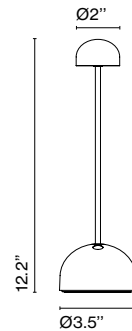

⚠ WARNING. California Proposition 65 Warning for California Consumers. This product can expose you to chemicals including wood dust and lead which are known to the State of California to cause cancer or birth defects or other reproductive harm. For more information go to www.P65Warnings.ca.gov

marsetusa@marset.com
www.marset.com

Download

Photometric data file (LDT or IES)
2D, 3D, Photometric Data
Assembly instructions