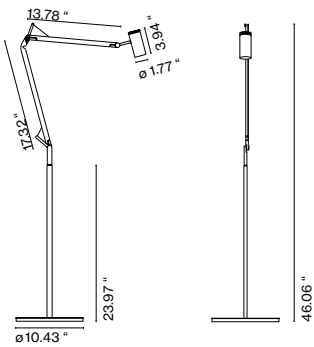

Polo Floor

Polo Floor

LED 7W 350mA 3000K
520lm (included)

120 V - 60 Hz

Black electrical cord

Body and diffuser in lacquered aluminum. A switch is incorporated into the diffuser. Metal base with a polycarbonate cover.

- Black (Ral 9005)
- White (Ral 9001)

Dry locations only

- [Download](#) Assembly Instructions
- [Download](#) Photometric Data
- [Download](#) 2D
- [Download](#) 3D

Range

Watch the video
info@marset.com
www.marset.com

The fluidity of its movements and its total stability make this floor lamp a light source which can be moved anywhere without taking up too much space.