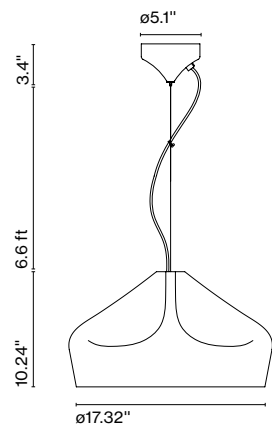

Pleat Box 47

Code	Finish
A636-414-3535	● White - White
A636-414-3549	● White - Gold
A636-414-3835	● Grey - White
A636-414-4135	● Terracotta - White
A636-414-3949	● Black - Gold
A636-414-4235	● Ocher - White
A636-414-4535	● Dark Green - White
A636-414-4549	● Dark Green - Gold

Socket: E26
Suggested lamping: LED TYPE A, 11W max
Lamping not included

Dimmable: Based on specified lamping
Integrated dimmer: No
Dimming protocols: Based on specified lamping
Supply voltage: 120V

Materials
Shade: Ceramic with the inner part in brilliant white enamel or gold
Canopy: Ceramicglass