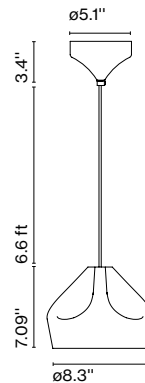

Pleat Box 24 LED

Code	Finish
A636-411-3535-27K	● White - White
A636-411-3549-27K	● White - Gold
A636-411-3835-27K	● Grey - White
A636-411-4135-27K	● Terracotta - White
A636-411-3949-27K	● Black - Gold
A636-411-4235-27K	● Ocher - White
A636-411-4535-27K	● Dark Green - White
A636-411-4549-27K	● Dark Green - Gold

Electrical
Electrical Rating: 100-120VAC 14W
Luminaire: 113lm
CCT: 2700K
CRI: 90