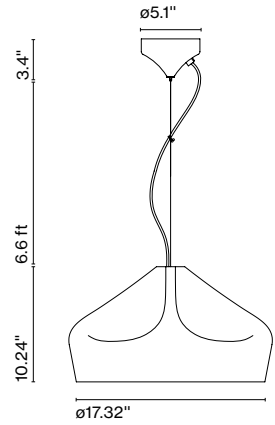

Pleat Box 47 LED

Code	Finish	Electrical
A636-415-3535-27K	● White - White	Electrical Rating: 90-135VAC 21W
A636-415-3549-27K	● White - Gold	Luminaire: 625lm
A636-415-3835-27K	● Grey - White	CCT: 2700K
A636-415-4135-27K	● Terracotta - White	CRI: 90
A636-415-3949-27K	● Black - Gold	
A636-415-4235-27K	● Ocher - White	
A636-415-4535-27K	● Dark Green - White	
A636-415-4549-27K	● Dark Green - Gold	

Dimmable: Yes
Integrated dimmer: No
Dimming protocols: Phase cut (ELV)

Materials
Shade: Ceramic with the inner part in brilliant white enamel or gold
Canopy: Ceramicglass

LED included

⚠ WARNING. California Proposition 65 Warning for California Consumers. This product can expose you to chemicals including wood dust and lead which are known to the State of California to cause cancer or birth defects or other reproductive harm. For more information go to www.P65Warnings.ca.gov

marsetusa@marset.com
www.marset.com

Download

Photometric data file (LDT or IES)
2D, 3D, Photometric Data
Assembly instructions