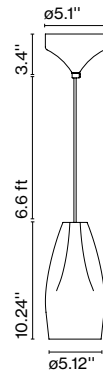

Pleat Box 13

Code	Finish	Socket: E26
A636-408-3535	● White - White	Suggested lamping: LED TYPE A, 11W max
A636-408-3549	● White - Gold	Lamping not included
A636-408-3835	● Grey - White	
A636-408-4135	● Terracotta - White	
A636-408-3949	● Black - Gold	
A636-408-4235	● Ocher - White	
A636-408-4535	● Dark Green - White	
A636-408-4549	● Dark Green - Gold	

Dimmable: Based on specified lamping
Integrated dimmer: No
Dimming protocols: Based on specified lamping
Supply voltage: 120V

Materials
Shade: Ceramic with the inner part in brilliant white enamel or gold
Canopy: Ceramicglass