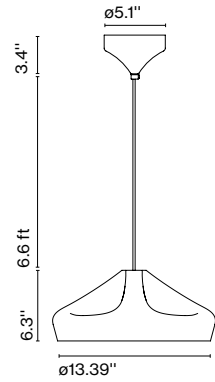

Pleat Box 36

Code	Finish
A636-412-3535	● White - White
A636-412-3549	● White - Gold
A636-412-3835	● Grey - White
A636-412-4135	● Terracotta - White
A636-412-3949	● Black - Gold
A636-412-4235	● Ocher - White
A636-412-4535	● Dark Green - White
A636-412-4549	● Dark Green - Gold

Socket: E12
Suggested lamping: LED TYPE G16.5, 5W max
Lamping not included

Dimmable: Based on specified lamping
Integrated dimmer: No
Dimming protocols: Based on specified lamping
Supply voltage: 120V

Materials
Shade: Ceramic with the inner part in brilliant white enamel or gold
Canopy: Ceramicglass