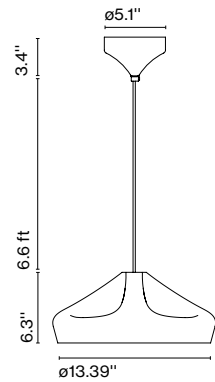

Pleat Box 36 LED

Code	Finish
A636-413-3535-27K	● White - White
A636-413-3549-27K	● White - Gold
A636-413-3835-27K	● Grey - White
A636-413-4135-27K	● Terracotta - White
A636-413-3949-27K	● Black - Gold
A636-413-4235-27K	● Ocher - White
A636-413-4535-27K	● Dark Green - White
A636-413-4549-27K	● Dark Green - Gold

Electrical
Electrical Rating: 100-120VAC 14W
Luminaire: 233lm
CCT: 2700K
CRI: 90

Dimmable: Yes
Integrated dimmer: No
Dimming protocols: Phase cut (ELV)

Materials
Shade: Ceramic with the inner part in brilliant white enamel or gold
Canopy: Ceramic
Cord: Fabric

LED included