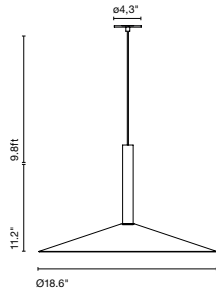

Milana 47

Milana
LED SMD 8.3W 700mA
2700K CRI90
Source Lumens - 730lm
(included)

Triac phase control dimmer
(100-120V)

Optics.

Black electrical cord

Tubular structure and lacquered aluminum shade with a translucent polycarbonate diffuser. Cable with a counterweight that allows moving the lamp throughout the space. Recessed canopy.

- Off-white (RAL 1013)
- Black (RAL 9005)
- Red (RAL 3013)
- Beige (RAL 1001)
- Grey (RAL 7038)

dimnable

* Under approval process.

Dry locations only

- [Download](#) Assembly instructions
- [Download](#) 2D
- [Download](#) 3D
- [Download](#) Photometric data

info@marset.com

An almost imperceptible lens covers the LED and distributes the light. When the lamp is used, the downward-directed light is impeccable, and when it escapes, illuminating the lamp itself.

illuminations
425 Peachtree Hills Ave. NE #3 Atlanta, GA 30305
404.876.1064 sales@illumco.com