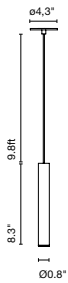

## Jaume Ram3rez

**marset**

 **illuminaations**  
425 Peachtree Hills Ave. NE #3 Atlanta, GA 30305  
404.876.1064 [sales@illumco.com](mailto:sales@illumco.com)

Milana

Milana 32

Milana 47

**Milana**  
LED SMD 8.3W 700mA  
2700K CRI90  
Source Lumens - 730lm  
(included)

Triac phase control dimmer  
(100-120V)

Optics.

Black electrical cord

**Tubular structure and lacquered aluminum shade with a translucent polycarbonate diffuser. Cable with a counterweight that allows moving the lamp throughout the space. Recessed canopy.**