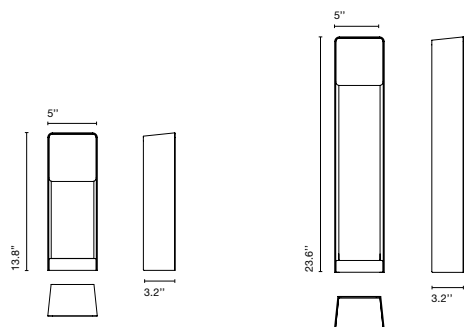

Lab Francesc Rifé

marset

Lab B 35

Lab B 60

Lab B 35 / B 60

Light Source:
LED SMD 700mA 4W 2700K
CRI80 320lm

Luminaire:
100-277 VAC 6.2W

LED included