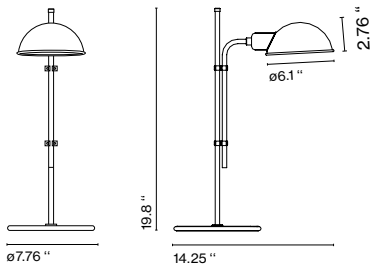

Funiculí S

Funiculí S

- E12 TYPE G16.5 40W
- ⚡ E12 CFL 13W micro-twist
- E12 LED TYPE G16.5 5W

120 V - 60 Hz

Black electrical cord

Base and stem in lacquered iron. Shade made of lacquered aluminum. Base wrapped with black rubber.

- Moss grey (Ral 7003)
- White (Ral 9001)
- Black (Ral 9005)
- Red (Ral 3024)
- Blue (Ral 5024)

Dry locations only

[Download](#) Assembly Instructions

[Download](#) 2D

[Download](#) 3D

Range

Watch the video

info@marset.com
www.marset.com

Funiculí is the re-edition of a lamp originally designed in 1979. Lluís Porqueras has always sought an absolute simplicity in his designs, doing away with the superfluous to leave the essence of the useful, simple and functional.