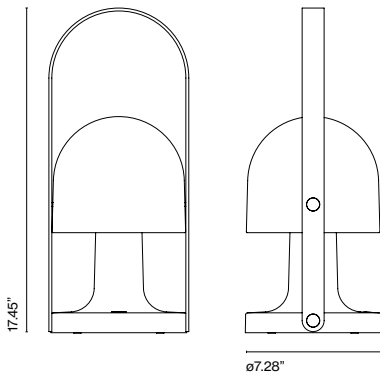

FollowMe Plus

FollowMe Plus

LED SMD 5W 1A 2700K 5V
Light source 478lm
(included)

White-Oak

Battery life:
5 hours in peak power
10 hours in half power
20 hours in a quarter power

Battery charging time: 10h.

Watch the video
info@marset.com

Rocking opal diffuser and white matte polycarbonate body. Plywood handle with natural oak veneer, brass switch and construction details. Five hours of battery life at peak performance.

* 3 positions dimmer

Dry locations only

- [Download](#) Assembly instructions
- [Download](#) 2D
- [Download](#) 3D
- [Download](#) Photometric data

FollowMe Plus complements its classic predecessor. While perfect for cozy areas, the Plus reproduces the same warm light with greater power. This version stands out for its ability to create different atmospheres, and is great as a table lamp, desk lamp, or e

The logo for illuminaations, featuring a stylized red and white square. Below the logo is the company name "illuminaations" in a bold, lowercase sans-serif font. Underneath the name is the address "425 Peachtree Hills Ave. NE #3 Atlanta, GA 30305", the phone number "404.876.1064", and the email address "sales@illumco.com".