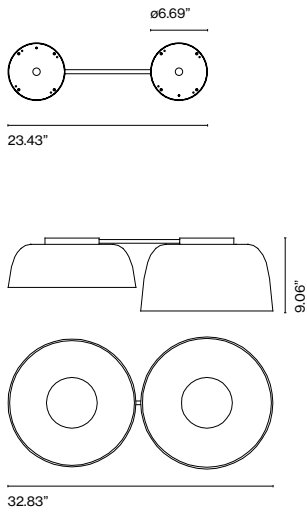

Accessory
C2 Djembé 42