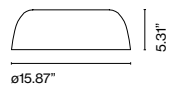

Djembé C 42.13