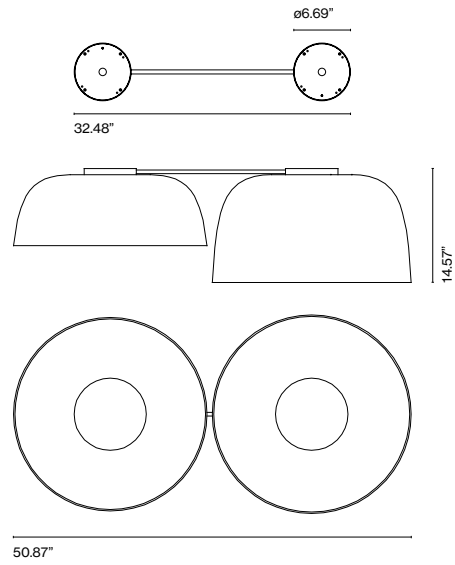

Accessory
C2 Djembé 65