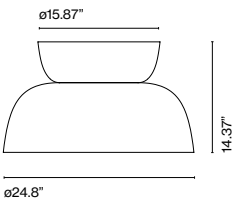

Light Source 3023lm*
(included)
*in all versions

Dry locations only

- [Download](#) Assembly instructions
- [Download](#) 2D
- [Download](#) 3D
- [Download](#) Photometric data

Djembé 2 C 65.36

Djembé 2 C 65.48