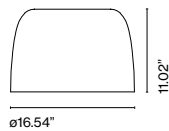

Djembé C 42.28

Djembé C 42

LED SMD 19W
700mA 2700K CRI90
C 42.13 Luminaire 845lm
C 42.21 Luminaire 955lm
C 42.28 Luminaire 925lm

Light source 2040lm*
(included)
*in all versions

Shade made of bi-injected rotary moulded polyethylene: stone texture on the outer part and smooth satin white on the inner part of the fixture. Diffuser in lacquered grey aluminium.

- White (RAL 1013)
- Grey (RAL 7022)
- Red (RAL 3011)
- Blue sky