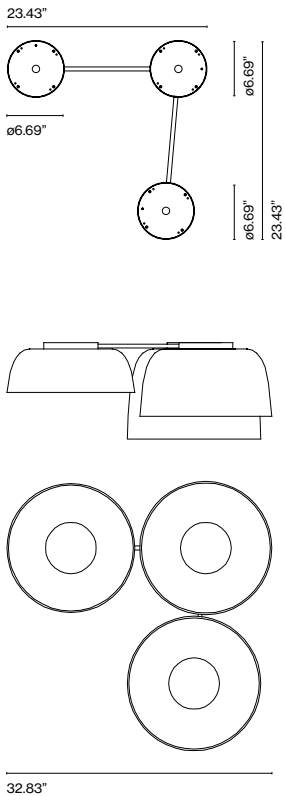

Accessory
C3 Djembé 42