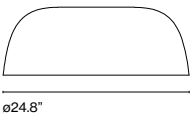

Djembé C 65.23