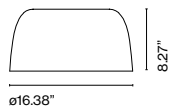

Djembé C 42.21