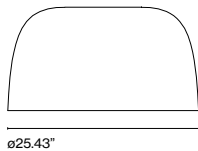

Djembé C 65.35