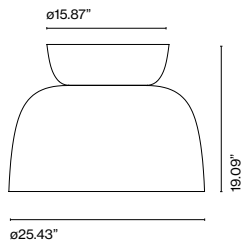

Light Source 3023lm*
(included)
*in all versions

Dry locations only

- [Download](#) Assembly instructions
- [Download](#) 2D
- [Download](#) 3D
- [Download](#) Photometric data

Djembé 2 C 65.36

Djembé 2 C 65.48