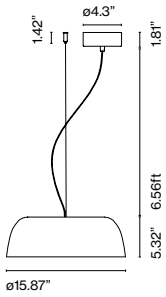

Djembé 42.13