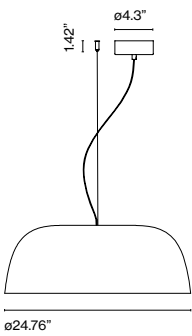

Djembé 42
LED SMD 11.7W 700mA
2700K 2040lm (included)

Djembé 65
LED SMD 20.8W 700mA
2700K 3023lm (included)

Black electrical cord

info@marset.com

Shade made of bi-injected rotary moulded polyethylene: stone texture on the outer part and smooth satin white on the inner part of the fixture. Diffuser in lacquered grey aluminium.

- White (RAL 1013)
- Grey (RAL 7022)
- Red (RAL 3011)
- Blue sky

* Under approval process.

Djembé 65.23