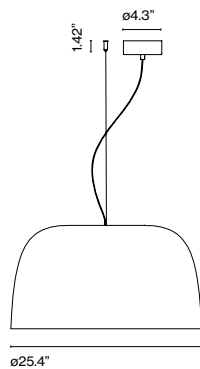

Djembé 65.35