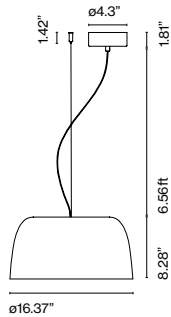

Djembé 42.21