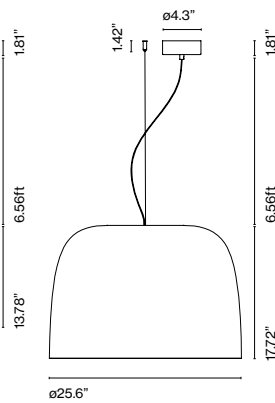

Djembé 65.45