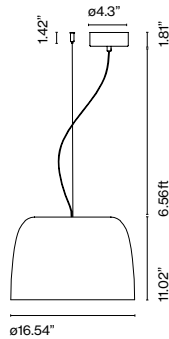

Djembé 42.28