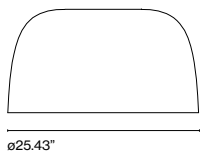

Djembé C 65.35