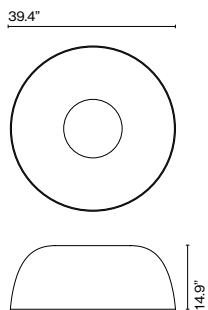

Djembé C 100.38

Djembé C 100.38

Light Source:
LED SMD 1050mA 33.8W 2700K
CRI90 4037lm
Luminaire:
Only 120 VAC TRIAC 42W 2519lm
120 - 277 VAC 0-10V 42W 2519lm

3000K available upon request

Shade made of bi-injected rotary moulded polyethylene: stone texture on the outer part and smooth satin white on the inner part of the fixture. Diffuser in lacquered grey aluminum.

- White (RAL 1013)
- Grey (RAL 7022)
- Red (RAL 3011)
- Blue sky

Dry locations only

- [Download](#) Assembly instructions
- [Download](#) 2D
- [Download](#) 3D
- [Download](#) Photometric data

WARNING. California Proposition 65 Warning for California Consumers. This product can expose you to chemicals including wood dust and lead which are known to the State of California to cause cancer or birth defects or other reproductive harm. For more information go to www.P65Warnings.ca.gov

marsetusa@marset.com

Its outside recalls the texture of a stone, giving off a perception of great weight, emphasized by its volume. In the spacious interior you'll find a smooth, white space perfect for the reflection of light.