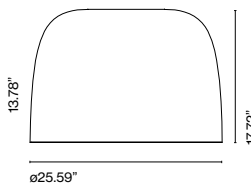

Djembé C 65.45

Djembé C 42.28