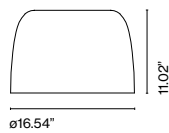

Light source:
LED SMD 700mA 16.28W
2700K CRI90 1873lm

Djembé C 42.13

Luminaire:
Only 120 VAC TRIAC 19W
846lm
120 - 277 VAC 0-10V 19W
846lm

Shade made of bi-injected rotary moulded polyethylene: stone texture on the outer part and smooth satin white on the inner part of the fixture. Diffuser in lacquered grey aluminum.

- White (RAL 1013)
- Grey (RAL 7022)
- Red (RAL 3011)
- Blue sky

Djembé C 42.21

Luminaire:
Only 120 VAC TRIAC 19W
955lm
120 - 277 VAC 0-10V 19W
955lm

Dry locations only

- [Download](#) Assembly instructions
- [Download](#) 2D
- [Download](#) 3D
- [Download](#) Photometric data

Luminaire:
Only 120 VAC TRIAC 19W
925lm
120 - 277 VAC 0-10V 19W
925lm

Djembé C 65

Light source:
LED SMD 700mA 22.4W
2700K CRI90 2933lm

Djembé C 65.23

Luminaire:
Only 120 VAC TRIAC 26W
1843lm
120 - 277 VAC 0-10V 26W
1843lm

Djembé C 65.35

Luminaire:
Only 120 VAC TRIAC 26W
1845lm
120 - 277 VAC 0-10V 26W
1845lm

Djembé C 65.45

Luminaire:
Only 120 VAC TRIAC 26W
1770lm
120 - 277 VAC 0-10V 26W
1770lm

3000K available upon request

WARNING. California Proposition 65 Warning for California Consumers. This product can expose you to chemicals including wood dust and lead which are known to the State of California to cause cancer or birth defects or other reproductive harm. For more information go to www.P65Warnings.ca.gov

marsetusa@marset.com

Its outside recalls the texture of a stone, giving off a perception of great weight, emphasized by its volume. In the spacious interior you'll find a smooth, white space perfect for the reflection of light.