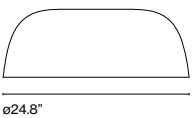

Djembé C 65.23