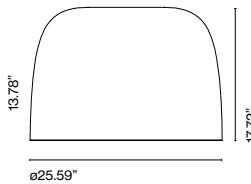

Djembé C 65.45

Djembé C 42.28