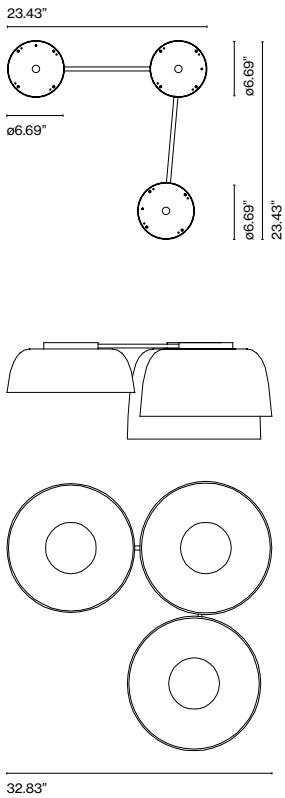

**Accessory
C3 Djembé 42**