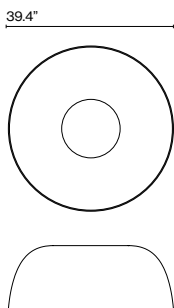

Djembé C 100.38

Djembé C 100.38

Light Source:
LED SMD 1050mA 33.8W 2700K
CRI90 4037lm
Luminaire:
Only 120 VAC TRIAC 42W 2519lm
120 - 277 VAC 0-10V 42W 2519lm

3000K available upon request

Shade made of bi-injected rotary moulded polyethylene: stone texture on the outer part and smooth satin white on the inner part of the fixture. Diffuser in lacquered grey aluminum.

- White (RAL 1013)
- Grey (RAL 7022)
- Red (RAL 3011)
- Blue sky

Dry locations only

- [Download](#) Assembly instructions
- [Download](#) 2D
- [Download](#) 3D
- [Download](#) Photometric data

⚠ WARNING. California Proposition 65 Warning for California Consumers. This product can expose you to chemicals including wood dust and lead which are known to the State of California to cause cancer or birth defects or other reproductive harm. For more information go to www.P65Warnings.ca.gov

marsetusa@marset.com

Its outside recalls the texture of a stone, giving off a perception of great weight, emphasized by its volume. In the spacious interior you'll find a smooth, white space perfect for the reflection of light.