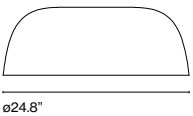

Djembé C 65.23