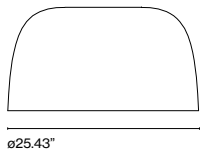

Djembé C 65.35