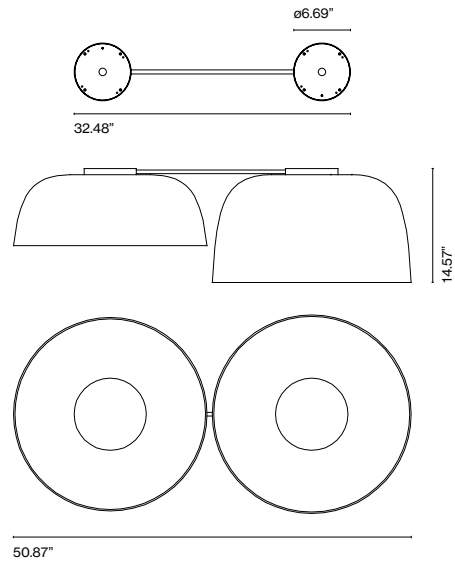

**Accessory
C2 Djembé 65**