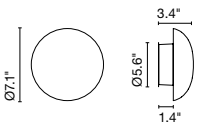

Babila

Marco Zanuso Jr

marset

Babila 18

Babila 28

Babila 18/ 28

LED SMD 8.7W 500mA
2700K CRI90
Source Lumens - 723lm
(included)

Triac phase control dimmer
(120V only)