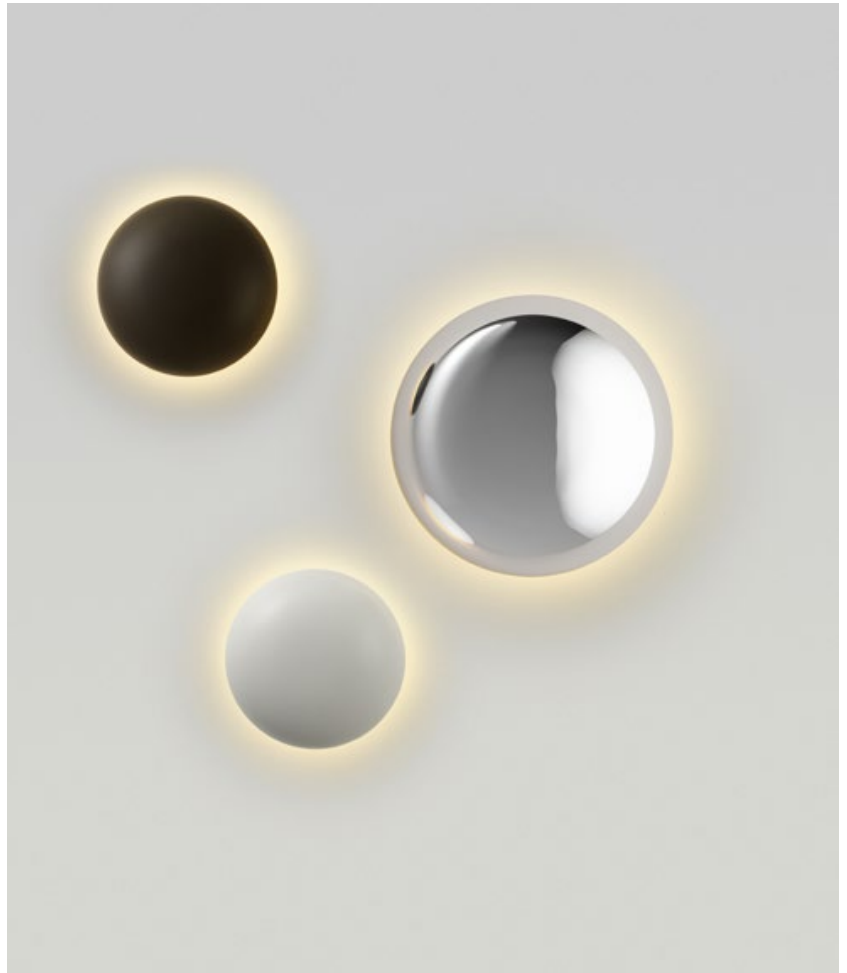

Babila

Marco Zanuso Jr

marset

Babila 18

Babila 28

Babila 18/ 28

LED SMD 8.7W 500mA
2700K CRI90
Source Lumens - 723lm
(included)

Triac phase control dimmer
(120V only)

Available upon request:
on/off
0-10V (120-277V)

Diffuser in polished stainless steel (AISI 316)
or powder coated aluminum with a matt finish.

- Polished stainless steel
- White (RAL 9010)
- Brown (RAL 8019)

info@marset.com
www.marset.com

Babila demonstrates that, when it comes to a design, the material can be as important as the shape. This new outdoor wall sconce is of polished stainless steel, a circular object that produces a panoramic effect, reflecting its surroundings.