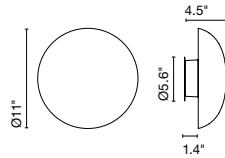

Babila

Marco Zanuso Jr

marset

Babila 18

Babila 28

Babila 18/ 28

LED SMD 8.7W 500mA
2700K CRI90
Source Lumens - 723lm
(included)

Triac phase control dimmer
(120V only)