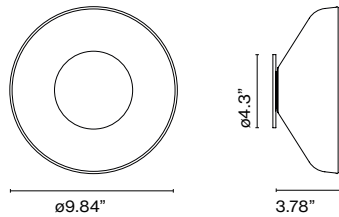

Aura Plus

Aura
LED SMD 8.7W 2700K
Luminaire 447,5lm
Light source 830lm
(included)

Aura Plus
LED SMD 8.7W 2700K
Luminaire 470lm
Light source 830lm
(included)

Polycarbonate structure and dissipater in lacquered aluminum. Lampshade in blown glass.

1. **Aura**
2. ⊗ Translucent
   - Opal
   - Transparent smoked
   - Blue
   - Copper
   - Violet

1. **Aura Plus**
2. ⊗ Translucent
   - Opal
   - Transparent smoked
   - Copper

White dissipater for white opal shade. Black dissipater for the other finishes.

120V - 60Hz

info@marset.com
www.marset.com

Damp and dry locations only

- [Download](#) Assembly Instructions
- [Download](#) 2D / 3D
- [Download](#) Photometric data