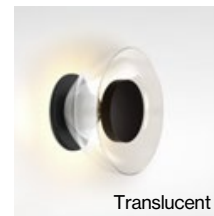

A humble glass carafe imprinted on the eye of its designer was the process of the Aura Plus wall lamp.

illuminations
425 Peachtree Hills Ave. NE #3 Atlanta, GA 30305
404.876.1064 sales@illumco.com