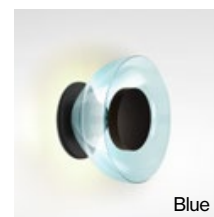

A humble glass carafe imprinted on the eye of its designer was the process of the Aura Plus wall lamp.

illuminations
425 Peachtree Hills Ave. NE #3 Atlanta, GA 30305
404.876.1064 sales@illumco.com