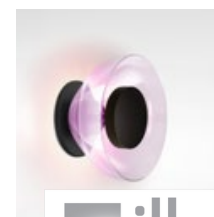

A humble glass carafe imprinted on the eye of its designer was the process of the Aura Plus wall lamp.

illuminations
425 Peachtree Hills Ave. NE #3 Atlanta, GA 30305
404.876.1064 sales@illumco.com