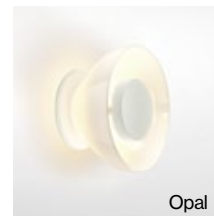

A humble glass carafe imprinted on the eye of its designer was the process of the Aura Plus wall lamp.

illuminations
425 Peachtree Hills Ave. NE #3 Atlanta, GA 30305
404.876.1064 sales@illumco.com