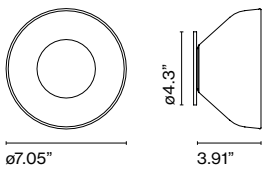

Aura

Aura Plus

Aura
LED SMD 8.7W 2700K
Luminaire 447,5lm
Light source 830lm
(included)

Aura Plus
LED SMD 8.7W 2700K
Luminaire 470lm
Light source 830lm
(included)

Polycarbonate structure and dissipater in lacquered aluminum. Lampshade in blown glass.

1. **Aura**
2. ⊗ Translucent
   - Opal
   - Transparent smoked
   - Blue
   - Copper
   - Violet

1. **Aura Plus**
2. ⊗ Translucent
   - Opal
   - Transparent smoked
   - Copper

White dissipater for white opal shade. Black dissipater for the other finishes.

120V - 60Hz

info@marset.com
www.marset.com

Damp and dry locations only

- [Download](#) Assembly Instructions
- [Download](#) 2D / 3D
- [Download](#) Photometric data

A humble glass carafe imprinted on the eye of its designer was the process of the Aura Plus wall lamp.

illuminations
425 Peachtree Hills Ave. NE #3 Atlanta, GA 30305
404.876.1064 sales@illumco.com