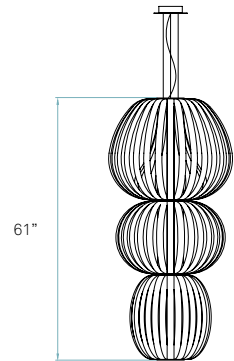

REF. TOT3 S LED 20 & TOT4 S LED 20
Totem 3 - Small & Totem 4 - Medium

Components

Packaging

Metal canopy
Brushed Nickel
ø 5,5" - disc ø 7,9"

Electrical cable
Transparent 8 ft drop

Steel cable
3 x 8 ft drop

Box size
Shades
box 1: 30 x 30 x 27"
14,1 ft³ | 15,7 Lb
box 2: 26 x 26 x 20"
8 ft³ | 13 Lb
box 3: 20 x 20 x 24"
5,7 ft³ | 8,8 Lb
Electrical kit
box 4: 72 x 15 x 10"
5,9 ft³ | 20,9 Lb

Weight
Gross - 58,4 Lb
Net - 22 Lb

Required
Shade to base mount
Difficulty: *****

Linear Module
20 x 5,5 W 350mA
2700 K / 4000 K

(Be sure to specify the LED color temperature)

Driver

EFORE
2 units - Ref. RCL030-0900B

Components

Metal canopy
Brushed Nickel
ø 5,5" - disc ø 7,9"

Electrical cable
Transparent 8 ft drop

Steel cable
3 x 8 ft drop

Box size
Shades
box 1: 30 x 30 x 27"
14,1 ft³ | 15,7Lb
box 2: 26 x 26 x 20"
8 ft³ | 13 Lb
box 3: 20 x 20 x 24"
5,7 ft³ | 8,8 Lb
Electrical kit
box 4: 72 x 15 x 10"
5,9 ft³ | 20,9 Lb

Weight
Gross - 58,4 Lb
Net - 22,2 Lb

Required
Shade to base mount
Difficulty: *****

Recommended tubes (Not Included)

T5

Linear Fluorescent
2 x 35 W

Ballast

NON DIMMABLE - FULHAM
1 units - Ref. RH14-UNV-235-LT5