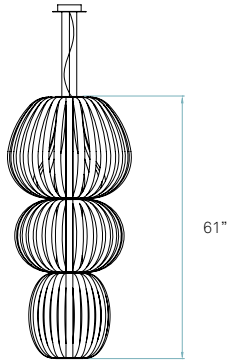

References

- TOT3 S MULTIV UL
- TOT3 S DIM UL

Certificates

120 - 277V

Wood shade colors

- 20 Ivory White
- 21 Natural Cherry
- 22 Natural Beech
- 24 Yellow
- 25 Orange
- 26 Red
- 28 Blue
- 29 Grey
- 30 Turquoise
- 31 Chocolate
- 32 Pink

Components

Metal canopy
Brushed Nickel
ø 5,5" - disc ø 7,9"

Electrical cable
Transparent 8 ft drop

Steel cable
3 x 8 ft drop

Box size
Shades
box 1: 30 x 30 x 27"
14,1 ft³ | 15,7Lb
box 2: 26 x 26 x 20"
8 ft³ | 13 Lb
box 3: 20 x 20 x 24"
5,7 ft³ | 8,8 Lb
Electrical kit
box 4: 72 x 15 x 10"
5,9 ft³ | 20,9 Lb

Weight
Gross - 58,4 Lb
Net - 22,2 Lb

Required
Shade to base mount
Difficulty: *****

Recommended tubes (Not Included)

T5

Linear Fluorescent
2 x 35 W

Ballast

NON DIMMABLE - FULHAM
1 units - Ref. RH14-UNV-235-LT5

DIM - LUTRON - ECOSYSTEM
2 units - Ref. EC5T535JUNV1
Standard fit: LUTRON
For other options, please specify dimming needs.