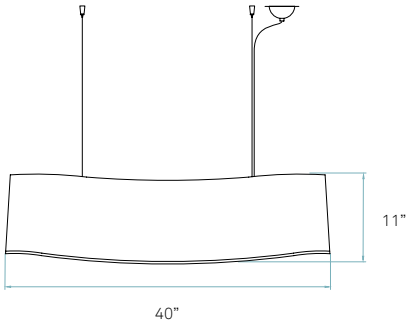

References

NWAV S E26 UL
NWAV S GU24 UL

Awards

Chicago 2018

Certificates

120 - 277V

Wood shade colors

Exterior & Interior

26 Red / 24 Yellow
or

Exterior & Interior

30 Turquoise / 24 Yellow
or

Exterior & Interior

28 Blue / 24 Yellow
or

Exterior & Interior

21 Cherry / 20 White

If you would like any other colour combinations please consult with our offices.

Components

Metal canopy
Brushed Nickel
ø 3,9" - disc ø 5,5"

Electrical cable
Transparent 8 ft drop

Steel cable
4 x 8 ft drop

Packaging

Box size
48 x 12 x 13"

Box volume
4,5 ft³

Weight
Gross - 10,8 Lb
Net - 4,2 Lb

Recommended bulbs (Not Included)

E26 Medium Base

CFL Mini Globe
2 x 11 W max

LED A19
2 x 15 W max

GU24

CFL Mini Globe
2 x 11 W max

LED A19
2 x 15 W max