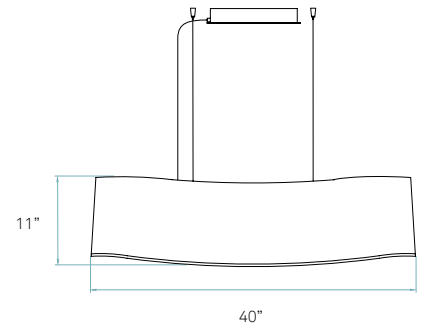

If you would like any other colour combinations please consult with our offices.

REF. NWAV S LED 28-24  
New Wave

Awards

Chicago 2018

Components

**Metal canopy**  
Brushed Nickel  
14 x 4,6 x 2"

**Electrical cable**  
Transparent 8 ft drop

**Steel cable**  
4 x 8 ft drop

Packaging

**Box size**  
48 x 12 x 13"

**Box volume**  
4,5 ft³

**Weight**  
Gross - 13,2 Lb  
Net - 6,2 Lb

**Linear Module**  
2 x 5,5 W 350mA (Be sure to specify the LED color temperature)  
2700 K / 4000 K

**Electrical cable**  
Transparent 8 ft drop

**Steel cable**  
4 x 8 ft drop

Packaging

**Box size**  
48 x 12 x 13"

**Box volume**  
4,5 ft<sup>3</sup>

**Weight**  
Gross - 10,8 Lb  
Net - 4,2 Lb

Recommended bulbs (Not Included)