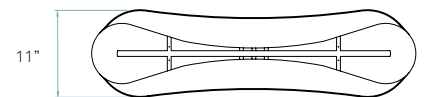

Details

Input Voltage	Watt.	CCT	Luminous Flux *	CRI	Lifetime (L70)
120 - 277V	16 W	2700 K	726 lm	90	40000h
		4000 K	840 lm		

* Measurements taken using Blue exterior & Yellow interior shades, Veneer Ref: 28 Blue & 24 Yellow