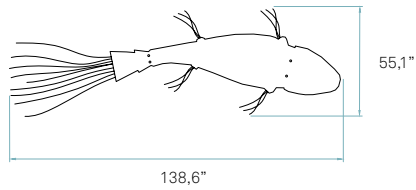

LED Koi / LIFE SIZE
by LZF Lab & Incocuo The Sign

References

KOI LS LED DIM0-10V UL

Certificates

120V - 277V

Wood shade colors

-  20 Ivory White
-  22 Natural Beech

Components

Metal Canopy
Brushed nickel
22,1 x 6,2 x 2,4"

Electrical cable
Transparent
8 ft drop

Steel cable
4 x 8 ft drop

Packaging

Box size
Body
box 1: 88,2 x 27,2 x 34,3"
253,5 Lb
Head + Tail
box 2: 62,2 x 37 x 69,3"
324,1 Lb

Weight
Gross - 577,6 Lb
Net - 72,8 Lb

Required
Shades mount

LED
Linear Module
24 x 5,5 W 350mA

LED integrated
Not replaceable

Driver
MEANWELL
1 unit - Ref. NPF 90D-20
1 unit - Ref. NPF 60D-24
Driver housed in canopy.