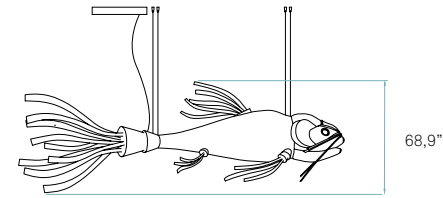

LED Koi / LIFE SIZE
by LZF Lab & Incocuo The Sign

References

KOI LS LED DIM0-10V UL

Certificates

120V - 277V

Wood shade colors

-  20 Ivory White
-  22 Natural Beech

Components

Metal Canopy
Brushed nickel
22,1 x 6,2 x 2,4"

Electrical cable
Transparent
8 ft drop

Steel cable
4 x 8 ft drop

Packaging

Box size
Body
box 1: 88,2 x 27,2 x 34,3"
253,5 Lb
Head + Tail
box 2: 62,2 x 37 x 69,3"
324,1 Lb

Weight
Gross - 577,6 Lb
Net - 72,8 Lb

Required
Shades mount

LED
Linear Module
24 x 5,5 W 350mA

LED integrated
Not replaceable

Driver
MEANWELL
1 unit - Ref. NPF 90D-20
1 unit - Ref. NPF 60D-24
Driver housed in canopy.