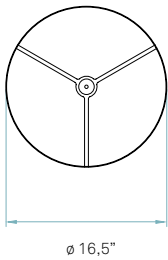

REF. SGEA S 28, 29, 24 & GEA S 24,30
Gea Large & Gea Small

References

- GEA S E26 UL
- GEA S GU24 UL

Certificates

120 - 277V

Wood shade colors

- 20 Ivory White
- 21 Natural Cherry
- 22 Natural Beech
- 24 Yellow
- 25 Orange
- 26 Red
- 28 Blue
- 29 Grey
- 30 Turquoise
- 31 Chocolate
- 32 Pink

Components

Bottom diffuser
Matt satin acrylic

Metal canopy
Brushed Nickel
ø 3,9" - disc ø 5,5"

Electrical cable
Transparent
8 ft drop

Steel cable
8 ft drop

Box size
20 x 20 x 13"

Box volume
2,9 ft³

Weight
Gross - 9,3 Lb
Net - 4,2 Lb

REF. SGEA S 29
Gea Large

Components

Bottom diffuser
Matt satin acrylic

Metal canopy
Brushed Nickel
ø 3,9" - disc ø 5,5"

Electrical cable
Transparent
8 ft drop

Steel cable
8 ft drop

Box size
31 x 31 x 17"

Box volume
9,3 ft³