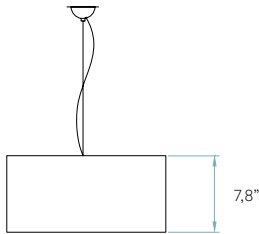

REF. SGEA S 28, 29, 24 & GEA S 24,30
Gea Large & Gea Small

References

- GEA S E26 UL
- GEA S GU24 UL

Certificates

120 - 277V

Wood shade colors

- 20 Ivory White
- 21 Natural Cherry
- 22 Natural Beech
- 24 Yellow
- 25 Orange
- 26 Red
- 28 Blue
- 29 Grey
- 30 Turquoise
- 31 Chocolate
- 32 Pink

Components

Bottom diffuser
Matt satin acrylic

Metal canopy
Brushed Nickel
ø 3,9" - disc ø 5,5"

Electrical cable
Transparent
8 ft drop

Steel cable
8 ft drop

Box size
20 x 20 x 13"

Box volume
2,9 ft³

Weight
Gross - 9,3 Lb
Net - 4,2 Lb

REF. SGEA S 29
Gea Large

Components

Bottom diffuser
Matt satin acrylic

Metal canopy
Brushed Nickel
ø 3,9" - disc ø 5,5"

Electrical cable
Transparent
8 ft drop

Steel cable
8 ft drop

Box size
31 x 31 x 17"

Box volume
9,3 ft³