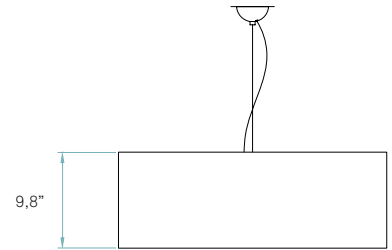

References

- SGEA S E26 UL
- SGEA S GU24 UL

Certificates

120 - 277V

Wood shade colors

- 20 Ivory White
- 21 Natural Cherry
- 22 Natural Beech
- 24 Yellow
- 25 Orange
- 26 Red
- 28 Blue
- 29 Grey
- 30 Turquoise
- 31 Chocolate
- 32 Pink

Components

Bottom diffuser
Matt satin acrylic

Metal canopy
Brushed Nickel
ø 3,9" - disc ø 5,5"

Electrical cable
Transparent
8 ft drop

Steel cable
8 ft drop

Box size
31 x 31 x 17"

Box volume
9,3 ft³

Weight
Gross - 17,4 Lb
Net - 7,1 Lb

Recommended bulbs (Not included)

E26 Medium Base

CFL Spiral
3 x 26 W max

LED A19
3 x 15 W max

GU24

CFL Spiral
3 x 26 W max

LED A19
3 x 15 W max