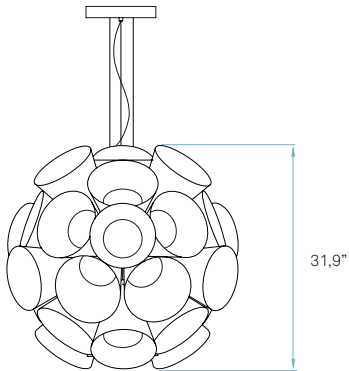

LED Dandelion

by Burkhard Dämmer

References

DDLN S LED DIM0-10V UL

120V - 277V

Certificates

Wood shade colors

- 20 Ivory White
- 21 Natural Cherry
- 22 Natural Beech
- 24 Yellow
- 25 Orange
- 26 Red
- 28 Blue
- 29 Grey
- 30 Turquoise
- 31 Chocolate

Components

Metal canopy
Brushed Nickel
ø 11"

Diffuser
Matt satin acrylic

Electrical cable
Transparent 8 ft drop

Required
Shade mount required
Difficulty: ****

Steel cable
3 x 8 ft drop

COB
31 x 4 W 135 mA

LED integrated
Not replaceable

**Driver**

MEANWELL
2 units - Ref. NPF 60D-30

Driver housed in canopy.

Details

Input Voltage	Luminous Flux *	CRI	Watt.	CCT	Lifetime
120V-277V	3362 lm	90	120 W	3000	

* Measurements taken using white shades, Ve