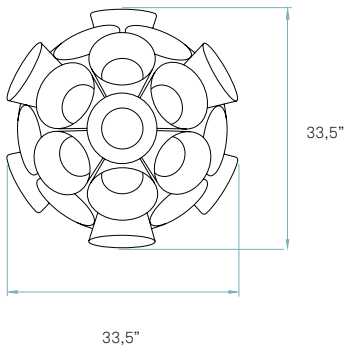

LED Dandelion

by Burkhard Dämmer

References

DDLN S LED DIM0-10V UL

120V - 277V

Certificates

Wood shade colors

- 20 Ivory White
- 21 Natural Cherry
- 22 Natural Beech
- 24 Yellow
- 25 Orange
- 26 Red
- 28 Blue
- 29 Grey
- 30 Turquoise
- 31 Chocolate

Components

Metal canopy
Brushed Nickel
ø 11"

Diffuser
Matt satin acrylic

Electrical cable
Transparent 8 ft drop

Required
Shade mount required
Difficulty: ****

Steel cable
3 x 8 ft drop

COB
31 x 4 W 135 mA

LED integrated
Not replaceable

**Driver**

MEANWELL
2 units - Ref. NPF 60D-30

Driver housed in canopy.

Details

Input Voltage	Luminous Flux *	CRI	Watt.	CCT	Lifetime
120V-277V	3362 lm	90	120 W	3000	

* Measurements taken using white shades, Ve