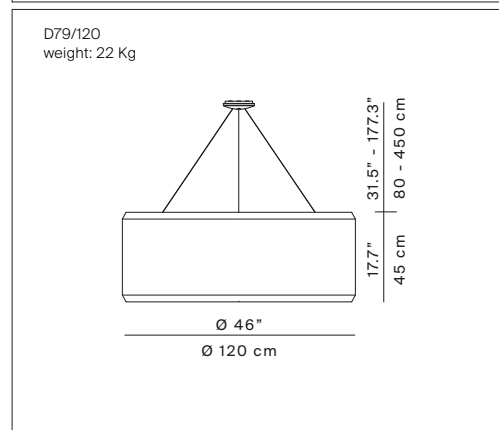

SILENZIO

design Monica Armani

Type: Suspension

Light source: 3 x LED 18W E27
3 x 23/27W FB E27
3 x max 105W HSGSA E27
LED 44W⁽¹⁾ 2700 or 3000K
3555 lm at 3000K (delivered) without diffuser
3285 lm at 3000K (delivered) with diffuser

EEL: A
EEL: A
EEL: D
EEL: A

Product use : Indoor

Materials : **kvadrat** textile, Remix 2 (90% wool, 10% nylon)

Colors: see the textile references

Description : The quality of light combined with acoustic comfort and the beauty of Kvadrat fabrics. Silenzio is a lighting system that combines decor solutions with high sound absorption for public and private spaces.

Insulation class:

Reference code : D79/90c	1D7909C000A2	light grey
	1D7909C000A3	dark grey
	1D7909C000B2	rust
	1D7909C000B1	sand
D79/120c	1D7912C000A2	light grey
	1D7912C000A3	dark grey
	1D7912C000B2	rust
	1D7912C000B1	sand
D79/150c	1D7915C000A2	light grey
	1D7915C000A3	dark grey
	1D7915C000B2	rust
	1D7915C000B1	sand

Optics	D79R/03	9D7903608200
	D79R/10	9D7910101700
	D79R/11	9D7910101800

Accessories	D79R/07	9D7907726000	diffuser
		9D7907726100	
		9D7907726200	
	D79R/09	9D7909612000	suspension kit for installation in parallel ropes

illuminaTIONS
425 Peachtree Hills Ave. NE #3 Atlanta, GA 30305
404.876.1064 sales@illumco.com

⁽¹⁾ The LED lamps cannot be changed in the luminaire
Power consumption by device