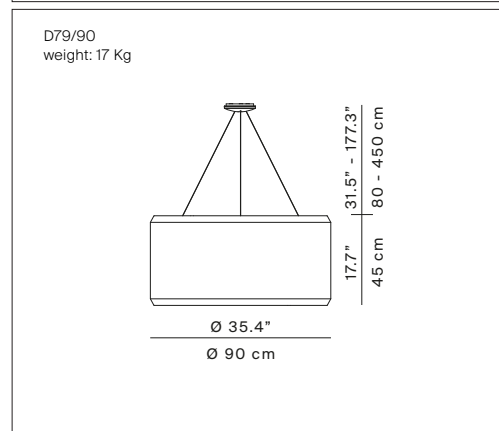

SILENZIO

design Monica Armani

Type: Suspension

Light source: 3 x LED 18W E27
3 x 23/27W FB E27
3 x max 105W HSGSA E27
LED 44W⁽¹⁾ 2700 or 3000K
3555 lm at 3000K (delivered) without diffuser
3285 lm at 3000K (delivered) with diffuser

EEL: A
EEL: A
EEL: D
EEL: A

Product use : Indoor

Materials : **kvadrat** textile, Remix 2 (90% wool, 10% nylon)

Colors: see the textile references

Description : The quality of light combined with acoustic comfort and the beauty of Kvadrat fabrics. Silenzio is a lighting system that combines decor solutions with high sound absorption for public and private spaces.

Insulation class:

Reference code : D79/90c	1D7909C000A2	light grey
	1D7909C000A3	dark grey
	1D7909C000B2	rust
	1D7909C000B1	sand
D79/120c	1D7912C000A2	light grey
	1D7912C000A3	dark grey
	1D7912C000B2	rust
	1D7912C000B1	sand
D79/150c	1D7915C000A2	light grey
	1D7915C000A3	dark grey
	1D7915C000B2	rust
	1D7915C000B1	sand

Optics	D79R/03	9D7903608200
	D79R/10	9D7910101700
	D79R/11	9D7910101800

Accessories	D79R/07	9D7907726000	diffuser
		9D7907726100	
		9D7907726200	
	D79R/09	9D7909612000	suspension kit for installation in parallel ropes

illuminaTIONS
425 Peachtree Hills Ave. NE #3 Atlanta, GA 30305
404.876.1064 sales@illumco.com

⁽¹⁾ The LED lamps cannot be changed in the luminaire
Power consumption by device