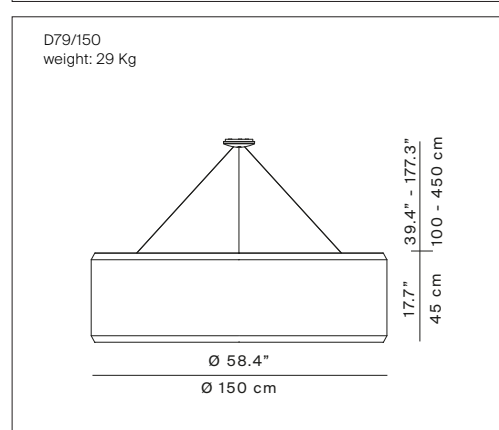

SILENZIO

design Monica Armani

Type: Suspension

Light source: 3 x LED 18W E27
3 x 23/27W FB E27
3 x max 105W HSGSA E27
LED 44W⁽¹⁾ 2700 or 3000K
3555 lm at 3000K (delivered) without diffuser
3285 lm at 3000K (delivered) with diffuser

EEL: A
EEL: A
EEL: D
EEL: A

Product use : Indoor

Materials : **kvadrat** textile, Remix 2 (90% wool, 10% nylon)

Colors: see the textile references

Description : The quality of light combined with acoustic comfort and the beauty of Kvadrat fabrics. Silenzio is a lighting system that combines decor solutions with high sound absorption for public and private spaces.

Insulation class:

Reference code : D79/90c	1D7909C000A2	light grey
	1D7909C000A3	dark grey
	1D7909C000B2	rust
	1D7909C000B1	sand
D79/120c	1D7912C000A2	light grey
	1D7912C000A3	dark grey
	1D7912C000B2	rust
	1D7912C000B1	sand
D79/150c	1D7915C000A2	light grey
	1D7915C000A3	dark grey
	1D7915C000B2	rust
	1D7915C000B1	sand

Optics	D79R/03	9D7903608200
	D79R/10	9D7910101700
	D79R/11	9D7910101800

Accessories	D79R/07	9D7907726000	diffuser
		9D7907726100	
		9D7907726200	
	D79R/09	9D7909612000	suspension kit for installation in parallel ropes

illuminaTIONS
425 Peachtree Hills Ave. NE #3 Atlanta, GA 30305
404.876.1064 sales@illumco.com

⁽¹⁾ The LED lamps cannot be changed in the luminaire
Power consumption by device