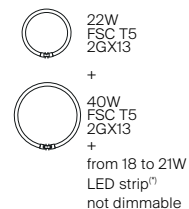

#### Optics

D71/2	1D71/2000002
D71/2D	1D71/2D00002
D71/2L	1D71/2L00002
D71/2DL	1D71/2DL0002
D71/6DL	1D71/6DL0002

D71P - D71 PL  
weight 14,10 Kg

D71C - D71CL  
weight 13 Kg

D71P1 - D71P1L  
weight 16,50 Kg

Lamp  
D71/2 (on/off)  
D71/2D (DALI)  
for D71P-D71C-D71P1

D71/2L (on/off)  
D71/2DL (DALI)  
for D71PL-D71CL-D71P1L

D71/6DL (DALI)  
for D71PL-D71CL - D71P1L

<sup>1)</sup> The LED lamp Power cons 425 Peachtree Hills Ave. NE #3 Atlanta, GA 30305  
404.876.1064 sales@illumco.com