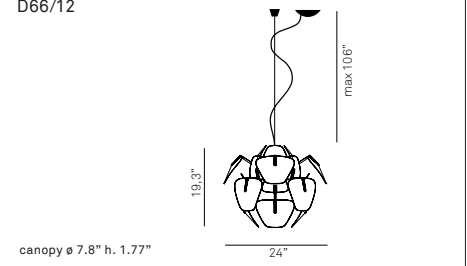

HOPE

design Francisco Gomez Paz / Paolo Rizzatto, 2009

**LUCE
PLAN**

1. Type: Suspension
2. Light source: D66/12 - D66/18 - D66/42 - D66/105
   150W A-21 med.base
   150W T-10 halogen shielded med. base
   23W CFEL med. base
3. Product use: Indoor
4. Materials: Structure in polished stainless steel and polycarbonate arms, polycarbonate prismatic lenses
5. Colors: Transparent
6. Description: Incredibly light and easy to dismantle, Hope presents the magic of traditional chandeliers, reinterpreting them with sophisticated modern technologies and contemporary materials. A series of thin polycarbonate Fresnel lenses multiply the light from the light source, recreating a pleasant, glittery and party-like atmosphere, sprinkled with thousands of tiny reflections.
7. Certifications:
8. Awards: Red Dot Design Award, 2010
   Good Design Chicago Athenaeum, 2010
   Premio dei Premi, 2011
   Compasso d'Oro ADI, 2011
9. Reference code: 1D6612S00500 D66/12
   1D6618S00500 D66/18
   1D6642S00500 D66/42
   1D66105S00500 D66/105

D66/18

www.luceplan.com

425 Peachtree Hills Ave. NE #3 Atlanta, GA 30305
404.876.1064 sales@illumco.com