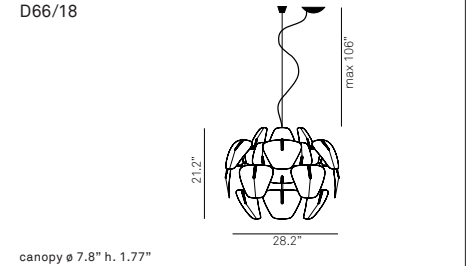

HOPE

design Francisco Gomez Paz / Paolo Rizzatto, 2009

**LUCE
PLAN**

1. Type: Suspension
2. Light source: D66/12 - D66/18 - D66/42 - D66/105
   150W A-21 med.base
   150W T-10 halogen shielded med. base
   23W CFEL med. base
3. Product use: Indoor
4. Materials: Structure in polished stainless steel and polycarbonate arms, polycarbonate prismatic lenses
5. Colors: Transparent
6. Description: Incredibly light and easy to dismantle, Hope presents the magic of traditional chandeliers, reinterpreting them with sophisticated modern technologies and contemporary materials. A series of thin polycarbonate Fresnel lenses multiply the light from the light source, recreating a pleasant, glittery and party-like atmosphere, sprinkled with thousands of tiny reflections.
7. Certifications:
8. Awards: Red Dot Design Award, 2010
   Good Design Chicago Athenaeum, 2010
   Premio dei Premi, 2011
   Compasso d'Oro ADI, 2011
9. Reference code: 1D6612S00500 D66/12
   1D6618S00500 D66/18
   1D6642S00500 D66/42
   1D66105S00500 D66/105

D66/42

www.luceplan.com

425 Peachtree Hills Ave. NE #3 Atlanta, GA 30305
404.876.1064 sales@illumco.com