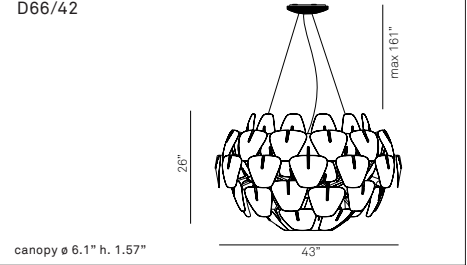

HOPE

design Francisco Gomez Paz / Paolo Rizzatto, 2009

**LUCE
PLAN**

1. Type: Suspension
2. Light source: D66/12 - D66/18 - D66/42 - D66/105
   150W A-21 med.base
   150W T-10 halogen shielded med. base
   23W CFEL med. base
3. Product use: Indoor
4. Materials: Structure in polished stainless steel and polycarbonate arms, polycarbonate prismatic lenses
5. Colors: Transparent
6. Description: Incredibly light and easy to dismantle, Hope presents the magic of traditional chandeliers, reinterpreting them with sophisticated modern technologies and contemporary materials. A series of thin polycarbonate Fresnel lenses multiply the light from the light source, recreating a pleasant, glittery and party-like atmosphere, sprinkled with thousands of tiny reflections.
7. Certifications:
8. Awards: Red Dot Design Award, 2010
   Good Design Chicago Athenaeum, 2010
   Premio dei Premi, 2011
   Compasso d'Oro ADI, 2011
9. Reference code: 1D6612S00500 D66/12
   1D6618S00500 D66/18
   1D6642S00500 D66/42
   1D66105S00500 D66/105

D66/105

www.luceplan.com

425 Peachtree Hills Ave. NE #3 Atlanta, GA 30305
404.876.1064 sales@illumco.com