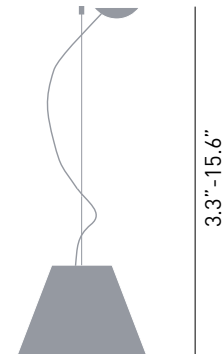

# GRANDE COSTANZA

design Paolo Rizzatto, 2006

**LUCE  
PLAN**

Type: Suspension

Light source: D13 G s.i.  
3x100W A-21 med.base  
D13 G s.flu.  
3x26W CFTR GX24 q-3 120-277V~50/60Hz

Product use: Indoor

Materials: Aluminium stem, polycarbonate shade

Colors: Structure in alu  
Shade in white

Description: A visible and at the same time light and well-balanced lamp. The slender polycarbonate shade emits a pleasant glow that can warmly illuminate both domestic and public spaces.

Certifications:  us

Reference code: D13G s.i. 1D13GSIH0520 white shade  
D13G s.flu. 1D13GSIL0520 white shade

D13G si - D13G sflu

weight 4.85 lb - canopy  $\varnothing$  4.5" h. 1.18"

[www.luceplan.com](http://www.luceplan.com)