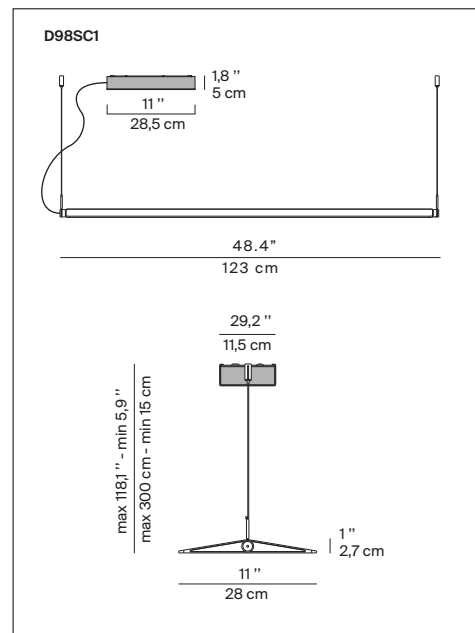

FIENILE

Design Daniel Rybakken, 2019

Type: Suspension

Lamps: LED 55W @ 3000K, CRI 90 2260 lm delivered dimmable 0-10V

Product use: Indoor. Body rotates to deliver direct or indirect light.

Materials: Aluminium structure and PMMA screen

Colors: Dark grey and white

Description: A light suspension structure that incorporates a powerful LED light to illuminate the underlying plane and that integrates into any environment. Multiple configurations are possible.

Marking:

One Complete fixture with surface mounted canopy:

D98SC1	1D980SC10505	dark grey	LED 55W 3000K
	1D980SC10502	white	

One fixture body only (to use with remote driver box):

D98SC5	1D980SC50505	dark grey	LED 55W 3000K
	1D980SC50502	white	

Bodies for double configurations

Initial fixture			
D98SC2	1D980SC20005	dark grey	LED 55W 3000K
	1D980SC20002	white	
Terminal fixture			
D98SC4	1D980SC40005	dark grey	LED 55W 3000K
	1D980SC40002	white	

canopies and remote driver boxes

D98/4	1D980/040500	surface mounted canopy for 2 fixtures dimmable 0-10V
D98/6	1D980/060500	remote driver box for 1 or 2 fixtures dimmable 0-10V