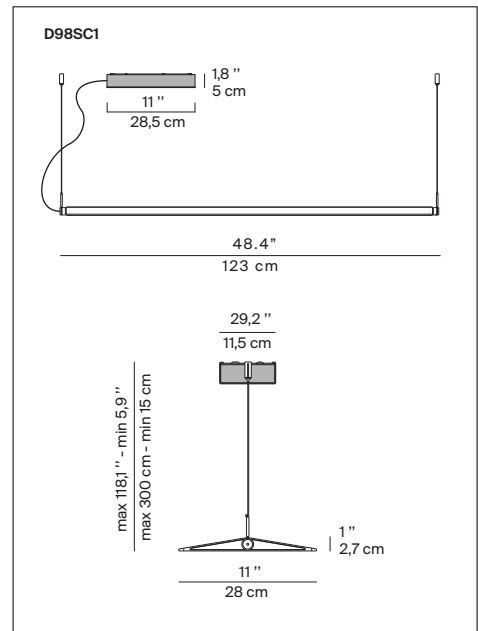

FIENILE

Design Daniel Rybakken, 2019

1. Type: Suspension
2. Lamps: LED 55W @ 3000K, CRI 90 2260 lm delivered dimmable 0-10V
3. Product use: Indoor. Body rotates to deliver direct or indirect light.
4. Materials: Aluminium structure and PMMA screen
5. Colors: Dark grey and white
6. Description: A light suspension structure that incorporates a powerful LED light to illuminate the underlying plane and that integrates into any environment. Multiple configurations are possible.

Marking: cULus

One Complete fixture with surface mounted canopy:

D98SC1	1D980SC10505	dark grey	LED 55W 3000K
	1D980SC10502	white	

One fixture body only (to use with remote driver box):

D98SC5	1D980SC50505	dark grey	LED 55W 3000K
	1D980SC50502	white	

Bodies for double configurations

Initial fixture			
D98SC2	1D980SC20005	dark grey	LED 55W 3000K
	1D980SC20002	white	
Terminal fixture			
D98SC4	1D980SC40005	dark grey	LED 55W 3000K
	1D980SC40002	white	

canopies and remote driver boxes

D98/4	1D980/040500	surface mounted canopy for 2 fixtures dimmable 0-10V
D98/6	1D980/060500	remote driver box for 1 or 2 fixtures dimmable 0-10V