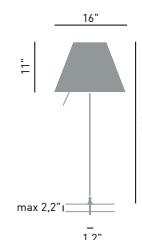

D13 i.f.p.t. (on/off switch)

COSTANZA LED

design Paolo Rizzatto, 1986/2014

Type: Table, floor, suspension

Light source: LED 26W mid Power 2300lm @ 2700K
sensor dimmer 0-10V (floor version only), on/off

Product use: Indoor