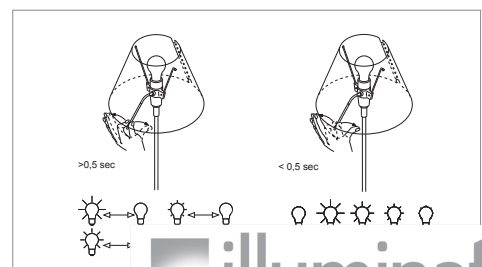

D13 i.f.p.t. (on/off switch)

COSTANZA LED

design Paolo Rizzatto, 1986/2014

Type: Table, floor, suspension

Light source: LED 26W mid Power 2300lm @ 2700K
sensor dimmer 0-10V (floor version only), on/off

Product use: Indoor