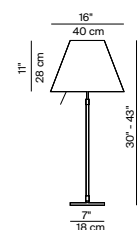

COSTANZA LED

design Paolo Rizzatto, 1986/2014

Type: Table, floor, suspension

Light source: LED 26W mid Power 2300lm @ 2700K
sensor dimmer 0-10V (floor version only), on/off

Product use: Indoor

Materials: aluminium body
interchangeable polycarbonate silkscreened shade

Colors: Structure in alu
Shade in white, comfort green, edgy pink, mistic white,
soft skin, shaded stone, primary red, liquorice black,
petroleum blue, smart yellow, concrete grey

Description: The evolution of LED technology has made it possible
to update the Costanza lamp without altering
the functional quality and essential lines
of the classic version

Certifications: c

Reference code: Structure

D13i L	1D13L=010520	alu
D13t L	1D13LT000520	alu
D13sasL	1D13LSA00520	alu

Shade

D13/1/4	1D13N0100502	white

Mezzo Tono collection

D13/1/2	1D13N0100537	comfort green
	1D13N0100524	edgy pink
	1D13N0100534	mistic white
	1D13N0100538	soft skin
	1D13N0100539	shaded stone

Radieuse collection

D13/1/2	1D13N0100508	primay red
	1D13N0100501	liquorice black
	1D13N0100536	petroleum blue
	1D13N0100506	smart yellow
	1D13N0100505	concrete grey

The LED lamps cannot be changed in the luminaire

www.luceplan.com