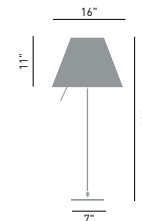

D13 i.f.p.t. (on/off switch)