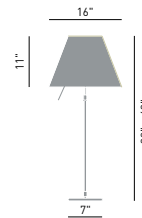

D13 i.f.- D13 i.f.c. (on/off switch)