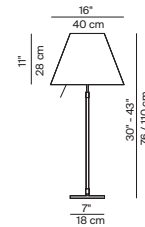

COSTANZA LED

design Paolo Rizzatto, 1986/2014

Type: Table, floor, suspension

Light source: LED 23W 2700K
Table: on/off switch
Floor: sensor dimmer 120V~
Suspension: sensor dimmer 0-10V trailing edge @ 120~ only

Product use: Indoor

Materials: aluminium body
interchangeable polycarbonate silkscreened shade

Colors: Structure in alu
Shade in white, comfort green, edgy pink, mistic white, soft skin, shaded stone, primary red, liquorice black, petroleum blue, smart yellow, concrete grey

Description: The evolution of LED technology has made it possible to update the Costanza lamp without altering the functional quality and essential lines of the classic version

Certifications: c us

Reference code: Structure

D13i L	1D13L=010520	alu
D13t L	1D13LT000520	alu
D13sasL	1D13LSA00520	alu

Shade

D13/1/4	1D13N0100502	white

Mezzo Tono collection

D13/1/2	1D13N0100537	comfort green
	1D13N0100524	edgy pink
	1D13N0100534	mistic white
	1D13N0100538	soft skin
	1D13N0100539	shaded stone

Radieuse collection

D13/1/2	1D13N0100508	primay red
	1D13N0100501	liquorice black
	1D13N0100536	petroleum blue
	1D13N0100506	smart yellow
	1D13N0100505	concrete grey

The LED lamps cannot be changed in the luminaire

www.luceplan.com

illuminations
425 Peachtree Hills Ave. NE #3 Atlanta, GA 30305
404.876.1064 sales@illumco.com