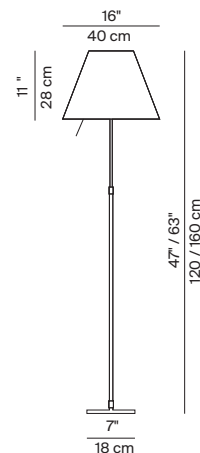

D13t L
sensor dimmer