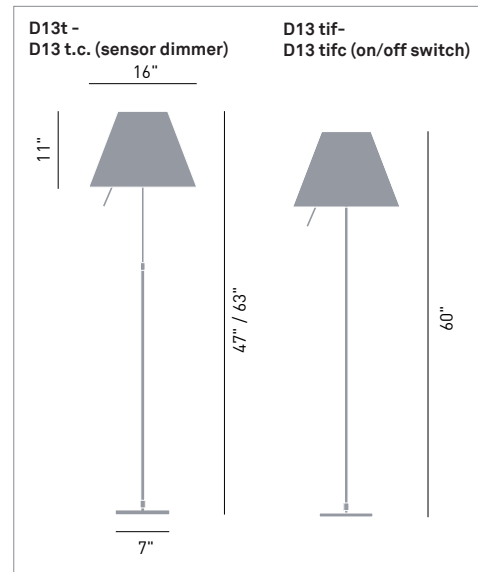

COSTANZA

design Paolo Rizzatto, 1986

Type: Floor

Light source: D13 t - D13 tc
100W A-19 soft white med.base
D13 tif - D13 tific
150W A-21 soft white med. base

Product use: Indoor

Materials: Aluminium stem, interchangeable polycarbonate silkscreened shade

Colors: Structure in alu, metal gun (only for complete version)
Shade in blue, ivory, pistachio, orange, red, black, white

Description: Ethereal and uncluttered, this lamp fits naturally into any setting. Costanza is an archetypal example of modern, colourful elegance. The polycarbonate diffuser rests on the aluminium structure at two points alone.

Certifications: (only for D13 tif - D13 tific)

Awards: Lampe d'Argent SIL/Paris, 1988

Reference code: Complete Version
D13 tc
1D13NT00C520 alu body/white shade

D13 tific
1D13NT01C520 alu body/white shade

Structure
D13 t. 1D13NT000520 alu
D13 tif 1D13NT01F520 alu
1D13NT01F503 off white
D13 t.i. 1D13NT000520 brass

Shade
D13/1 1D13N0100502 white

Mezzo Tono collection
D13/1/2 1D13N0100537 comfort green
1D13N0100524 edgy pink
1D13N0100534 mistic white
1D13N0100538 soft skin
1D13N0100539 shaded stone

Radieuse collection
D13/1/2 1D13N0100508 primay red
1D13N0100501 liquorice black
1D13N0100536 petroleum blue
1D13N0100506 smart yellow
1D13N0100505 concrete grey