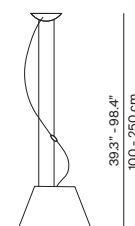

D13sasL
dimmmable by
wall dimmer