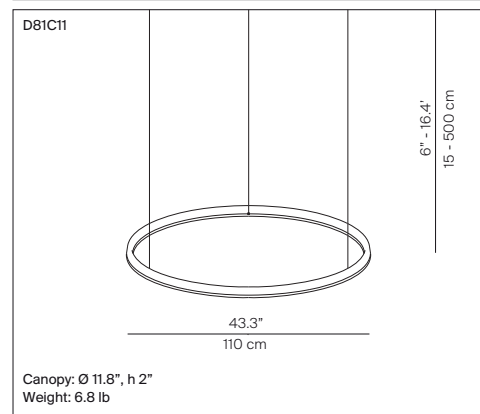

Product use: Indoor

Materials: Profile in painted extruded aluminum

Colors: Black, brass, aluminum

Description: Compendium Circle is a lamp with a poetic nature and an essential design, whose lightness is sustained by LED technology, installed to permit direct emission when pointed downward, or diffused light when aimed upward.

Certification:

Reference code: Structure

D81C07	1D810C070020	alu
(28.3")	1D810C070001	black
	1D810C070030	brass
D81C11	1D810C110020	alu
(43.3")	1D810C110001	black
	1D810C110030	brass
D81C20	1D810C200520	alu
(78.7")	1D810C200501	black
	1D810C200530	brass

Canopy for single fixture installation

for D81C07	D81/4	1D810/400500	60W driver dimmable 0-10V
for D81C11	D81/5	1D810/500500	90W driver dimmable 0-10V
for D81C20	D81/6	1D810/600500	120W driver dimmable 0-10V

Canopy for multiple configurations

A: D81/15	1D810/150500	4 x 90W multi driver canopy
B: D81/14	1D810/140502	3 x 90W multi driver canopy
C: D81/13	1D810/130502	2 x 90W multi driver canopy

Multi Driver Canopy Matrix (number of fixtures per canopy)

Fixtures	Canopies											
	A	A	A	A	A	B	B	B	B	C	C	C
D81C07	1	2	1			3	2	1		2	1	
D81C11			1	1	2	1	2	3		1	2	
D81C20	1	1	1	1	1							

* The LED lamps cannot be changed in the luminaire.

www.luceplan.com

425 Peachtree Hills Ave. NE #3 Atlanta, GA 30305
404.876.1064
sales@illumco.com