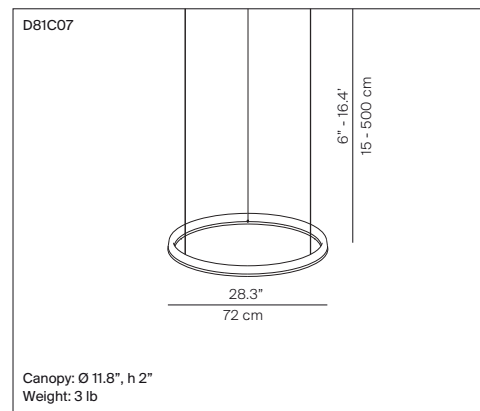

Product use: Indoor

Materials: Profile in painted extruded aluminum

Colors: Black, brass, aluminum

Description: Compendium Circle is a lamp with a poetic nature and an essential design, whose lightness is sustained by LED technology, installed to permit direct emission when pointed downward, or diffused light when aimed upward.

Certification:

Reference code: Structure

D81C07	1D810C070020	alu
(28.3")	1D810C070001	black
	1D810C070030	brass
D81C11	1D810C110020	alu
(43.3")	1D810C110001	black
	1D810C110030	brass
D81C20	1D810C200520	alu
(78.7")	1D810C200501	black
	1D810C200530	brass

Canopy for single fixture installation

for D81C07	D81/4	1D810/400500	60W driver dimmable 0-10V
for D81C11	D81/5	1D810/500500	90W driver dimmable 0-10V
for D81C20	D81/6	1D810/600500	120W driver dimmable 0-10V

Canopy for multiple configurations

A: D81/15	1D810/150500	4 x 90W multi driver canopy
B: D81/14	1D810/140502	3 x 90W multi driver canopy
C: D81/13	1D810/130502	2 x 90W multi driver canopy

Multi Driver Canopy Matrix (number of fixtures per canopy)

Fixtures	Canopies											
	A	A	A	A	A	B	B	B	B	C	C	C
D81C07	1	2	1			3	2	1		2	1	
D81C11			1	1	2	1	2	3		1	2	
D81C20	1	1	1	1	1							

* The LED lamps cannot be changed in the luminaire.

www.luceplan.com

425 Peachtree Hills Ave. NE #3 Atlanta, GA 30305
404.876.1064
sales@illumco.com