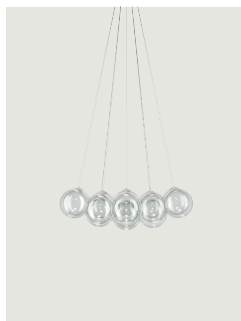

Random Cloud,
Design by Chia-Ying Lee

Model Random Cloud 7 Lights Ø23

Random Cloud captures the essence of why a cloud continues to fascinate us: voluminous yet simultaneously light and ethereal.

Random Cloud 7 Lights Ø23	Light source	Canopy: Metal	Diffuser: Blown glass	Code 2700 K	Code 3000 K	
	LED 2700 K 28 W 3150 lm 120 V CRI 90 MacAdam 3-Step	<input type="radio"/> Matte White – 9010	<input type="radio"/> Clear	22121 0027U	22121 0030U	
	or	<input type="radio"/> Matte White – 9010	<input type="radio"/> Frosted White	22121 1327U	22121 1330U	
		<input type="radio"/> Matte White – 9010	<input type="radio"/> Chrome	22121 4027U	22121 4030U	
	<input type="radio"/> Matte White – 9010	<input type="radio"/> Glossy Smoke	22121 4327U	22121 4330U		
	<input type="radio"/> Matte White – 9010	<input type="radio"/> Glossy Bronze	22121 4627U	22121 4630U		
	<input type="radio"/> Matte White – 9010	<input type="radio"/> Gold	22121 5027U	22121 5030U		
	<input type="radio"/> Matte White – 9010	<input type="radio"/> Rose Gold	22121 5527U	22121 5530U		
	LED 3000 K 28 W 3360 lm 120 V CRI 90 MacAdam 3-Step					
	LED and driver included					

Random Cloud 7 Lights Ø28	Light source	Canopy: Metal	Diffuser: Blown glass	Code 2700 K	Code 3000 K
	2700 K 28 W 3150 lm 120 V CRI 90 MacAdam 3-Step	Matte White – 9010	Clear	22122 0027U	22122 0030U
	or	Matte White – 9010	Frosted White	22122 1327U	22122 1330U
		Matte White – 9010	Chrome	22122 4027U	22122 4030U
	3000 K 28 W 3360 lm 120 V CRI 90 MacAdam 3-Step	Matte White – 9010	Glossy Smoke	22122 4327U	22122 4330U
		Matte White – 9010	Glossy Bronze	22122 4627U	22122 4630U
	LED and driver included	Matte White – 9010	Gold	22122 5027U	22122 5030U
		Matte White – 9010	Rose Gold	22122 5527U	22122 5530U

Net weight: 30.42 lbs

Parcels: 15

IP20

Energy Saving

Dim Triac

Options of Random Cloud

Random Cloud 7 Lights Ø23

Random Cloud 14 Lights
Ø23

Random Cloud 14 Lights
Ø28

Random Cloud 19 Lights
Ø23