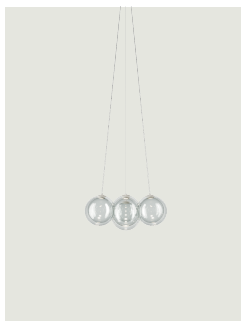

Random Cloud,
Design by Chia-Ying Lee

Model Random Cloud 7 Lights Ø23

Random Cloud captures the essence of why a cloud continues to fascinate us: voluminous yet simultaneously light and ethereal.

Random Cloud 7 Lights Ø23	Light source	Canopy: Metal	Diffuser: Blown glass	Code 2700 K	Code 3000 K	
	LED 2700 K 28 W 3150 lm 120 V CRI 90 MacAdam 3-Step	<input type="radio"/> Matte White – 9010	<input type="radio"/> Clear	22121 0027U	22121 0030U	
	or	<input type="radio"/> Matte White – 9010	<input type="radio"/> Frosted White	22121 1327U	22121 1330U	
		<input type="radio"/> Matte White – 9010	<input type="radio"/> Chrome	22121 4027U	22121 4030U	
	<input type="radio"/> Matte White – 9010	<input type="radio"/> Glossy Smoke	22121 4327U	22121 4330U		
	<input type="radio"/> Matte White – 9010	<input type="radio"/> Glossy Bronze	22121 4627U	22121 4630U		
	<input type="radio"/> Matte White – 9010	<input type="radio"/> Gold	22121 5027U	22121 5030U		
	<input type="radio"/> Matte White – 9010	<input type="radio"/> Rose Gold	22121 5527U	22121 5530U		
	LED 3000 K 28 W 3360 lm 120 V CRI 90 MacAdam 3-Step					
	LED and driver included					

Random Cloud 7 Lights Ø28	Light source	Canopy: Metal	Diffuser: Blown glass	Code 2700 K	Code 3000 K
	2700 K 28 W 3150 lm 120 V CRI 90 MacAdam 3-Step	Matte White – 9010	Clear	22122 0027U	22122 0030U
	or	Matte White – 9010	Frosted White	22122 1327U	22122 1330U
		Matte White – 9010	Chrome	22122 4027U	22122 4030U
	3000 K 28 W 3360 lm 120 V CRI 90 MacAdam 3-Step	Matte White – 9010	Glossy Smoke	22122 4327U	22122 4330U
		Matte White – 9010	Glossy Bronze	22122 4627U	22122 4630U
	LED and driver included	Matte White – 9010	Gold	22122 5027U	22122 5030U
		Matte White – 9010	Rose Gold	22122 5527U	22122 5530U

Net weight: 30.42 lbs

Parcels: 15

IP20

Energy Saving

Dim Triac

Options of Random Cloud

Random Cloud 7 Lights Ø23

Random Cloud 14 Lights
Ø23

Random Cloud 14 Lights
Ø28

Random Cloud 19 Lights
Ø23