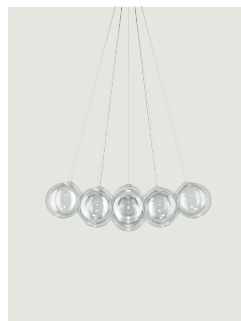

Random Cloud,
Design by Chia-Ying Lee

Model Random Cloud 7 Lights Ø23

Random Cloud captures the essence of why a cloud continues to fascinate us: voluminous yet simultaneously light and ethereal.

Random Cloud 7 Lights Ø23	Light source	Canopy: Metal	Diffuser: Blown glass	Code 2700 K	Code 3000 K	
	LED 2700 K 28 W 3150 lm 120 V CRI 90 MacAdam 3-Step	<input type="radio"/> Matte White – 9010	<input type="radio"/> Clear	22121 0027U	22121 0030U	
	or	<input type="radio"/> Matte White – 9010	<input type="radio"/> Frosted White	22121 1327U	22121 1330U	
		<input type="radio"/> Matte White – 9010	<input type="radio"/> Chrome	22121 4027U	22121 4030U	
	<input type="radio"/> Matte White – 9010	<input type="radio"/> Glossy Smoke	22121 4327U	22121 4330U		
	<input type="radio"/> Matte White – 9010	<input type="radio"/> Glossy Bronze	22121 4627U	22121 4630U		
	<input type="radio"/> Matte White – 9010	<input type="radio"/> Gold	22121 5027U	22121 5030U		
	<input type="radio"/> Matte White – 9010	<input type="radio"/> Rose Gold	22121 5527U	22121 5530U		
	LED 3000 K 28 W 3360 lm 120 V CRI 90 MacAdam 3-Step					
	LED and driver included					

Random Cloud 7 Lights Ø28	Light source	Canopy: Metal	Diffuser: Blown glass	Code 2700 K	Code 3000 K
	2700 K 28 W 3150 lm 120 V CRI 90 MacAdam 3-Step	Matte White – 9010	Clear	22122 0027U	22122 0030U
	or	Matte White – 9010	Frosted White	22122 1327U	22122 1330U
		Matte White – 9010	Chrome	22122 4027U	22122 4030U
	3000 K 28 W 3360 lm 120 V CRI 90 MacAdam 3-Step	Matte White – 9010	Glossy Smoke	22122 4327U	22122 4330U
		Matte White – 9010	Glossy Bronze	22122 4627U	22122 4630U
	LED and driver included	Matte White – 9010	Gold	22122 5027U	22122 5030U
		Matte White – 9010	Rose Gold	22122 5527U	22122 5530U

Net weight: 30.42 lbs

Parcels: 15

IP20

Energy Saving

Dim Triac

Options of Random Cloud

Random Cloud 7 Lights Ø23

Random Cloud 14 Lights
Ø23

Random Cloud 14 Lights
Ø28

Random Cloud 19 Lights
Ø23