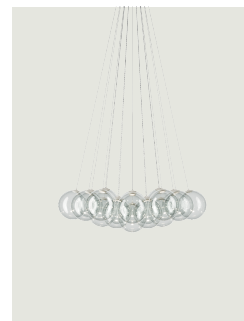

Random Cloud,
Design by Chia-Ying Lee

Model Random Cloud 7 Lights Ø23

Random Cloud captures the essence of why a cloud continues to fascinate us: voluminous yet simultaneously light and ethereal.

Random Cloud 7 Lights Ø23	Light source	Canopy: Metal	Diffuser: Blown glass	Code 2700 K	Code 3000 K	
	LED 2700 K 28 W 3150 lm 120 V CRI 90 MacAdam 3-Step	<input type="radio"/> Matte White – 9010	<input type="radio"/> Clear	22121 0027U	22121 0030U	
	or	<input type="radio"/> Matte White – 9010	<input type="radio"/> Frosted White	22121 1327U	22121 1330U	
		<input type="radio"/> Matte White – 9010	<input type="radio"/> Chrome	22121 4027U	22121 4030U	
	<input type="radio"/> Matte White – 9010	<input type="radio"/> Glossy Smoke	22121 4327U	22121 4330U		
	<input type="radio"/> Matte White – 9010	<input type="radio"/> Glossy Bronze	22121 4627U	22121 4630U		
	<input type="radio"/> Matte White – 9010	<input type="radio"/> Gold	22121 5027U	22121 5030U		
	<input type="radio"/> Matte White – 9010	<input type="radio"/> Rose Gold	22121 5527U	22121 5530U		
	LED 3000 K 28 W 3360 lm 120 V CRI 90 MacAdam 3-Step					
	LED and driver included					

Random Cloud 7 Lights Ø28	Light source	Canopy: Metal	Diffuser: Blown glass	Code 2700 K	Code 3000 K
	2700 K 28 W 3150 lm 120 V CRI 90 MacAdam 3-Step	Matte White – 9010	Clear	22122 0027U	22122 0030U
	or	Matte White – 9010	Frosted White	22122 1327U	22122 1330U
		Matte White – 9010	Chrome	22122 4027U	22122 4030U
	3000 K 28 W 3360 lm 120 V CRI 90 MacAdam 3-Step	Matte White – 9010	Glossy Smoke	22122 4327U	22122 4330U
		Matte White – 9010	Glossy Bronze	22122 4627U	22122 4630U
	LED and driver included	Matte White – 9010	Gold	22122 5027U	22122 5030U
		Matte White – 9010	Rose Gold	22122 5527U	22122 5530U

Net weight: 30.42 lbs

Parcels: 15

IP20

Energy Saving

Dim Triac

Options of Random Cloud

Random Cloud 7 Lights Ø23

Random Cloud 14 Lights
Ø23

Random Cloud 14 Lights
Ø28

Random Cloud 19 Lights
Ø23